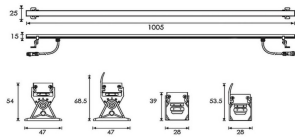

WALLLIGHT (OW01)

Wall Washer fixture from the family WALLLIGHT (OW01) with a power of 17W and a lighting distribution diffuse with a real lumen output of 867lm and an efficiency of 51lm/W, with a CCT of 3000K, made in Extruded Aluminium, Die Cast End Caps and finished in Grey color.ON-OFF driver.

Item code	86.OW01.2311.03
Product type	Outdoor
Category	Wall Washer
Family	WALLLIGHT
Subfamily	WALLLIGHT (OW01)

Pictograms

Scheme

Product

Real power (W)	17
Real luminous flux (Lm)	867
Luminous efficiency (Lm/W)	51
Beam angle (°)	diffuse
Life time (h)	50000h L70B10
IP	65
Electrical class insulation	Class II
Colour	Grey
Chip Brand	Nichia
Control gear included	No
Control gear	ON-OFF
Light source	84x0.2W
Colour temperature (K)	3000
Colour consistency (SDCM)	SDCM<3
CRI	>80
IK	IK02