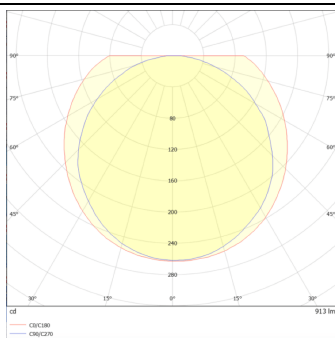

Scheme

Photometry

Product

Real power (W)	17
Real luminous flux (Lm)	867
Luminous efficiency (Lm/W)	51
Beam angle (°)	diffuse
Life time (h)	50000h L70B10
IP	65
Electrical class insulation	Class II
Colour	Grey
Chip Brand	Nichia
Control gear included	No
Control gear	ON-OFF
Light source	84x0.2W
Colour temperature (K)	3000
Colour consistency (SDCM)	SDCM<3
CRI	>80
IK	IK02