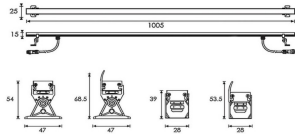

WALLLIGHT (OW01)

Wall Washer fixture from the family WALLLIGHT (OW01) with a power of 17W and a lighting distribution diffuse with a real lumen output of 867lm and an efficiency of 51lm/W, with a CCT of 3000K, made in Extruded Aluminium, Die Cast End Caps and finished in Grey color.ON-OFF driver.

Item code	86.OW01.2311.03
Product type	Outdoor
Category	Wall Washer
Family	WALLLIGHT
Subfamily	WALLLIGHT (OW01)

Pictograms

Scheme

Photometry

Product

Real power (W)	17
Real luminous flux (Lm)	867
Luminous efficiency (Lm/W)	51
Beam angle (°)	diffuse
Life time (h)	50000h L70B10
IP	65
Electrical class insulation	Class II
Colour	Grey
Chip Brand	Nichia
Control gear included	No
Control gear	ON-OFF
Light source	84x0.2W
Colour temperature (K)	3000
Colour consistency (SDCM)	SDCM<3
CRI	>80
IK	IK02