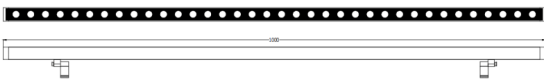

### WALLLIGHT (OW01)

Lavov Wall washer from the family WALLLIGHT (OW01), with a power of 28W and a 10°X60° beam angle. Finished in Black colour. Dimensions 25X56x1000mm. With a total lumen output of 2380lm and a luminous efficiency of 85lm/W. CCT 3000K. Driver NOT INCLUDED. Made in Extruded Aluminium body, Die Cast End Caps, Tempered Glass Cover. IP66. IK05

#### Dimensions

Product dimensions (mm) 25X56x1000mm

#### Scheme

Item code	86.OW01.2313.02
Product type	Outdoor
Category	Wall Washer
Family	WALLLIGHT
Subfamily	WALLLIGHT (OW01)
Pictograms	

<b>Product</b>	
Real power (W)	28
Real luminous flux (Lm)	2380
Luminous efficiency (Lm/W)	85
Beam angle (°)	10°X60°
Life time (h)	50000h L70B10
IP	66
Electrical class insulation	Class I
Colour	Black
Control gear included	Yes
Control gear	NOT INCLUDED
Light source	LED
Type of LED	OSRAM single color
Colour temperature (K)	3000K
Colour consistency (SDCM)	SDCM3
CRI	>80
IK	IK05