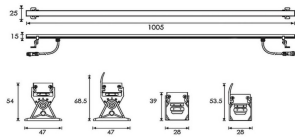

WALLLIGHT (OW01)

Wall Washer fixture from the family WALLLIGHT (OW01) with a power of 17W and a lighting distribution diffuse with a real lumen output of 867lm and an efficiency of 51lm/W, with a CCT of 3000K, made in Extruded Aluminium, Die Cast End Caps and finished in Grey color.DALI driver.

Item code	86.OW01.2313.03
Product type	Outdoor
Category	Wall Washer
Family	WALLLIGHT
Subfamily	WALLLIGHT (OW01)

Pictograms

Scheme

Product

Real power (W)	17
Real luminous flux (Lm)	867
Luminous efficiency (Lm/W)	51
Beam angle (°)	diffuse
Life time (h)	50000h L70B10
IP	65
Electrical class insulation	Class II
Colour	Grey
Chip Brand	Nichia
Control gear included	No
Control gear	DALI
Light source	84x0.2W
Colour temperature (K)	3000
Colour consistency (SDCM)	SDCM<3
CRI	>80
IK	IK02