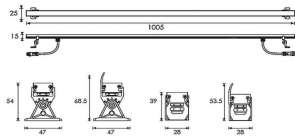

Scheme

Product

Real power (W)	17
Real luminous flux (Lm)	867
Luminous efficiency (Lm/W)	51
Beam angle (°)	diffuse
Life time (h)	50000h L70B10
IP	65
Electrical class insulation	Class II
Colour	Grey
Chip Brand	Nichia
Control gear included	No
Control gear	DALI
Light source	84x0.2W
Colour temperature (K)	3000
Colour consistency (SDCM)	SDCM<3
CRI	>80
IK	IK02