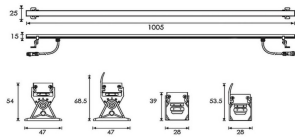

Scheme

Product

Real power (W)	17
Real luminous flux (Lm)	867
Luminous efficiency (Lm/W)	51
Beam angle (°)	diffuse
Life time (h)	50000h L70B10
IP	65
Electrical class insulation	Class II
Colour	Grey
Chip Brand	Nichia
Control gear included	No
Control gear	DALI
Light source	84x0.2W
Colour temperature (K)	3000
Colour consistency (SDCM)	SDCM<3
CRI	>80
IK	IK02