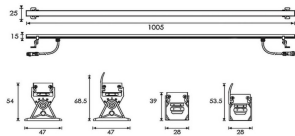

WALLLIGHT (OW01)

Wall Washer fixture from the family WALLLIGHT (OW01) with a power of 17W and a lighting distribution diffuse with a real lumen output of 867lm and an efficiency of 51lm/W, with a CCT of 3000K, made in Extruded Aluminium, Die Cast End Caps and finished in Grey color.DALI driver.

Item code	86.OW01.2313.03
Product type	Outdoor
Category	Wall Washer
Family	WALLLIGHT
Subfamily	WALLLIGHT (OW01)

Pictograms

Scheme

Product

Real power (W)	17
Real luminous flux (Lm)	867
Luminous efficiency (Lm/W)	51
Beam angle (°)	diffuse
Life time (h)	50000h L70B10
IP	65
Electrical class insulation	Class II
Colour	Grey
Chip Brand	Nichia
Control gear included	No
Control gear	DALI
Light source	84x0.2W
Colour temperature (K)	3000
Colour consistency (SDCM)	SDCM<3
CRI	>80
IK	IK02