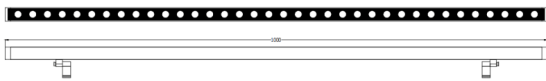

WALLLIGHT (OW01)

Lavov Wall washer from the family WALLLIGHT (OW01), with a power of 28W and a 10° beam angle. Finished in Black colour. Dimensions 25X56x1000mm. With a total lumen output of 2380lm and a luminous efficiency of 85lm/W. CCT 3000K. Driver ON-OFF. Made in Extruded Aluminium body, Die Cast End Caps, Tempered Glass Cover. IP66. IK05

Dimensions

Product dimensions (mm) 25X56x1000mm

Scheme

Item code	86.OW01.2321.02
Product type	Outdoor
Category	Wall Washer
Family	WALLLIGHT
Subfamily	WALLLIGHT (OW01)
Pictograms	

Product	
Real power (W)	28
Real luminous flux (Lm)	2380
Luminous efficiency (Lm/W)	85
Beam angle (º)	10°
Life time (h)	50000h L70B10
IP	66
Electrical class insulation	Class I
Colour	Black
Control gear included	Yes
Control gear	ON-OFF
Light source	OSRAM single color
Colour temperature (K)	3000K
Colour consistency (SDCM)	SDCM<3
CRI	>80
IK	IK05