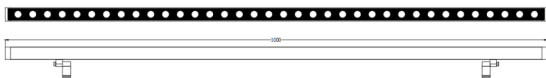

WALLLIGHT (OW01)

Lavov Wall washer from the family WALLLIGHT (OW01), with a power of 28W and a 10° beam angle. Finished in Black colour. Dimensions 25X56x1000mm. With a total lumen output of 2380lm and a luminous efficiency of 85lm/W. CCT 3000K. Driver ON-OFF. Made in Extruded Aluminium body, Die Cast End Caps, Tempered Glass Cover. IP66. IK05

Dimensions

Product dimensions (mm) 25X56x1000mm

Scheme

Item code	86.OW01.2321.02
Product type	Outdoor
Category	Wall Washer
Family	WALLLIGHT
Subfamily	WALLLIGHT (OW01)
Pictograms	

Product	
Real power (W)	28
Real luminous flux (Lm)	2380
Luminous efficiency (Lm/W)	85
Beam angle (°)	10°
Life time (h)	50000h L70B10
IP	66
Electrical class insulation	Class I
Colour	Black
Control gear included	Yes
Control gear	ON-OFF
Light source	LED
Type of LED	OSRAM single color
Colour temperature (K)	3000K
Colour consistency (SDCM)	SDCM3
CRI	>80
IK	IK05