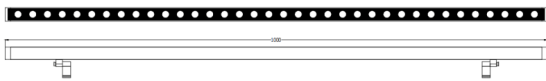

WALLLIGHT (OW01)

Lavov Wall washer from the family WALLLIGHT (OW01), with a power of 28W and a 10° beam angle. Finished in Black colour. Dimensions 25X56x1000mm. With a total lumen output of 2380lm and a luminous efficiency of 85lm/W. CCT 3000K. Driver NOT INCLUDED. Made in Extruded Aluminium body, Die Cast End Caps, Tempered Glass Cover. IP66. IK05

Dimensions

Product dimensions (mm) 25X56x1000mm

Scheme

Item code	86.OW01.2323.02
Product type	Outdoor
Category	Wall Washer
Family	WALLLIGHT
Subfamily	WALLLIGHT (OW01)
Pictograms	

Product	
Real power (W)	28
Real luminous flux (Lm)	2380
Luminous efficiency (Lm/W)	85
Beam angle (°)	10°
Life time (h)	50000h L70B10
IP	66
Electrical class insulation	Class I
Colour	Black
Control gear included	Yes
Control gear	NOT INCLUDED
Light source	LED
Type of LED	OSRAM single color
Colour temperature (K)	3000K
Colour consistency (SDCM)	SDCM3
CRI	>80
IK	IK05