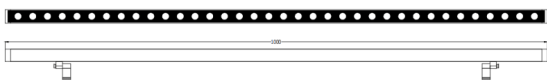

WALLLIGHT (OW01)

Lavov Wall washer from the family WALLLIGHT (OW01), with a power of 28W and a 24° beam angle. Finished in Black colour. Dimensions 25X56x1000mm. With a total lumen output of 2380lm and a luminous efficiency of 85lm/W. CCT 3000K. Driver ON-OFF. Made in Extruded Aluminium body, Die Cast End Caps, Tempered Glass Cover. IP66. IK05

Dimensions

Product dimensions (mm) 25X56x1000mm

Scheme

Item code	86.OW01.2331.02
Product type	Outdoor
Category	Wall Washer
Family	WALLLIGHT
Subfamily	WALLLIGHT (OW01)
Pictograms	

Product	
Real power (W)	28
Real luminous flux (Lm)	2380
Luminous efficiency (Lm/W)	85
Beam angle (°)	24°
Life time (h)	50000h L70B10
IP	66
Electrical class insulation	Class I
Colour	Black
Control gear included	Yes
Control gear	ON-OFF
Light source	LED
Type of LED	OSRAM single color
Colour temperature (K)	3000K
Colour consistency (SDCM)	SDCM3
CRI	>80
IK	IK05