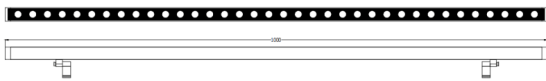

### WALLLIGHT (OW01)

Lavov Wall washer from the family WALLLIGHT (OW01), with a power of 28W and a 24° beam angle. Finished in Black colour. Dimensions 25X56x1000mm. With a total lumen output of 2380lm and a luminous efficiency of 85lm/W. CCT 3000K. Driver NOT INCLUDED. Made in Extruded Aluminium body, Die Cast End Caps, Tempered Glass Cover. IP66. IK05

#### Dimensions

Product dimensions (mm) 25X56x1000mm

#### Scheme

Item code	86.OW01.2333.02
Product type	Outdoor
Category	Wall Washer
Family	WALLLIGHT
Subfamily	WALLLIGHT (OW01)
Pictograms	

Product	
Real power (W)	28
Real luminous flux (Lm)	2380
Luminous efficiency (Lm/W)	85
Beam angle (°)	24°
Life time (h)	50000h L70B10
IP	66
Electrical class insulation	Class I
Colour	Black
Control gear included	Yes
Control gear	NOT INCLUDED
Light source	LED
Type of LED	OSRAM single color
Colour temperature (K)	3000K
Colour consistency (SDCM)	SDCM3
CRI	>80
IK	IK05