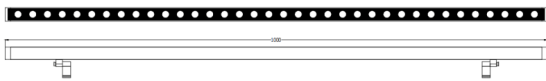

### WALLLIGHT (OW01)

Lavov Wall washer from the family WALLLIGHT (OW01), with a power of 28W and a 36° beam angle. Finished in Black colour. Dimensions 25X56x1000mm. With a total lumen output of 2380lm and a luminous efficiency of 85lm/W. CCT 3000K. Driver ON-OFF. Made in Extruded Aluminium body, Die Cast End Caps, Tempered Glass Cover. IP66. IK05

#### Dimensions

Product dimensions (mm) 25X56x1000mm

#### Scheme

Item code	86.OW01.2341.02
Product type	Outdoor
Category	Wall Washer
Family	WALLLIGHT
Subfamily	WALLLIGHT (OW01)
Pictograms	

Product	
Real power (W)	28
Real luminous flux (Lm)	2380
Luminous efficiency (Lm/W)	85
Beam angle (°)	36°
Life time (h)	50000h L70B10
IP	66
Electrical class insulation	Class I
Colour	Black
Control gear included	Yes
Control gear	ON-OFF
Light source	LED
Type of LED	OSRAM single color
Colour temperature (K)	3000K
Colour consistency (SDCM)	SDCM3
CRI	>80
IK	IK05