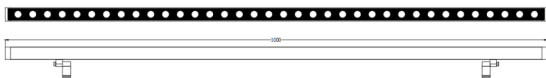

WALLLIGHT (OW01)

Lavov Wall washer from the family WALLLIGHT (OW01), with a power of 28W and a 36° beam angle. Finished in Black colour. Dimensions 25X56x1000mm. With a total lumen output of 2380lm and a luminous efficiency of 85lm/W. CCT 3000K. Driver NOT INCLUDED. Made in Extruded Aluminium body, Die Cast End Caps, Tempered Glass Cover. IP66. IK05

Dimensions

Product dimensions (mm) 25X56x1000mm

Scheme

Item code	86.OW01.2343.02
Product type	Outdoor
Category	Wall Washer
Family	WALLLIGHT
Subfamily	WALLLIGHT (OW01)
Pictograms	

Product	
Real power (W)	28
Real luminous flux (Lm)	2380
Luminous efficiency (Lm/W)	85
Beam angle (°)	36°
Life time (h)	50000h L70B10
IP	66
Electrical class insulation	Class I
Colour	Black
Control gear included	Yes
Control gear	NOT INCLUDED
Light source	LED
Type of LED	OSRAM single color
Colour temperature (K)	3000K
Colour consistency (SDCM)	SDCM3
CRI	>80
IK	IK05