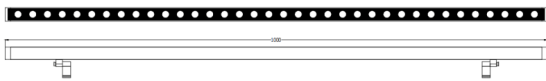

WALLLIGHT (OW01)

Lavov Wall washer from the family WALLLIGHT (OW01), with a power of 28W and a 60° beam angle. Finished in Black colour. Dimensions 25X56x1000mm. With a total lumen output of 2380lm and a luminous efficiency of 85lm/W. CCT 3000K. Driver ON-OFF. Made in Extruded Aluminium body, Die Cast End Caps, Tempered Glass Cover. IP66. IK05

Dimensions

Product dimensions (mm) 25X56x1000mm

Scheme

Item code	86.OW01.2351.02
Product type	Outdoor
Category	Wall Washer
Family	WALLLIGHT
Subfamily	WALLLIGHT (OW01)
Pictograms	

Product	
Real power (W)	28
Real luminous flux (Lm)	2380
Luminous efficiency (Lm/W)	85
Beam angle (°)	60°
Life time (h)	50000h L70B10
IP	66
Electrical class insulation	Class I
Colour	Black
Control gear included	Yes
Control gear	ON-OFF
Light source	LED
Type of LED	OSRAM single color
Colour temperature (K)	3000K
Colour consistency (SDCM)	SDCM3
CRI	>80
IK	IK05