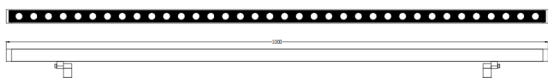

WALLLIGHT (OW01)

Lavov Wall washer from the family WALLLIGHT (OW01), with a power of 28W and a 60° beam angle. Finished in Black colour. Dimensions 25X56x1000mm. With a total lumen output of 2380lm and a luminous efficiency of 85lm/W. CCT 3000K. Driver NOT INCLUDED. Made in Extruded Aluminium body, Die Cast End Caps, Tempered Glass Cover. IP66. IK05

Dimensions

Product dimensions (mm) 25X56x1000mm

Scheme

Item code	86.OW01.2353.02
Product type	Outdoor
Category	Wall Washer
Family	WALLLIGHT
Subfamily	WALLLIGHT (OW01)
Pictograms	

Product	
Real power (W)	28
Real luminous flux (Lm)	2380
Luminous efficiency (Lm/W)	85
Beam angle (°)	60°
Life time (h)	50000h L70B10
IP	66
Electrical class insulation	Class I
Colour	Black
Control gear included	Yes
Control gear	NOT INCLUDED
Light source	LED
Type of LED	OSRAM single color
Colour temperature (K)	3000K
Colour consistency (SDCM)	SDCM3
CRI	>80
IK	IK05