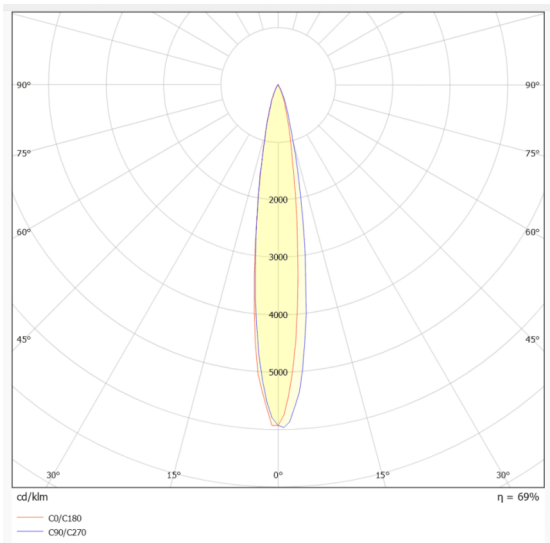

### WALLLIGHT (OW02)

Lavov Wall washer from the family WALLLIGHT (OW02), with a power of 24W and a 10° beam angle. Finished in Black colour. Dimensions 42x78x500mm. With a total lumen output of 840lm and a luminous efficiency of 35lm/W. CCT OSRAM RGB 3in 1. Driver NOT INCLUDED. Made in Extruded Aluminium body, Die Cast End Caps, Tempered Glass Cover. IP66. IK05

#### Dimensions

Product dimensions (mm) 42x78x500mm

#### Photometry

Item code	86.OW02.1011.02
Product type	Outdoor
Category	Wall Washer
Family	WALLLIGHT
Subfamily	WALLLIGHT (OW02)
Pictograms	

Product	
Real power (W)	24
Real luminous flux (Lm)	840
Luminous efficiency (Lm/W)	35
Beam angle (°)	10°
Life time (h)	50000h L70B10
IP	66
Electrical class insulation	Class I
Colour	Black
Control gear included	Yes
Control gear	NOT INCLUDED
Light source	LED
Type of LED	OSRAM RGB 3in 1
Colour temperature (K)	OSRAM RGB 3in 1
Colour consistency (SDCM)	SDCM3
CRI	>80
IK	IK05