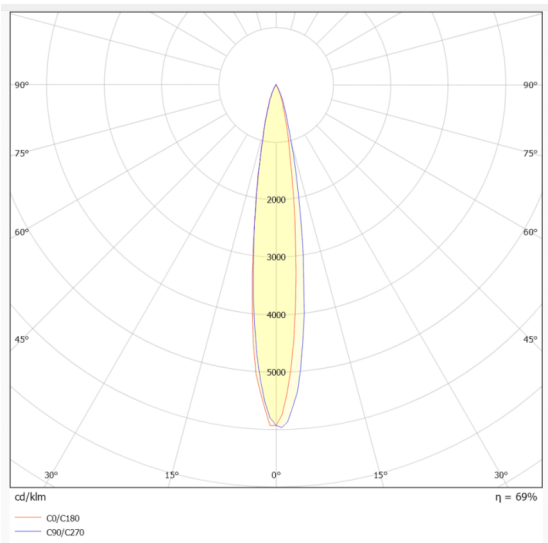

WALLLIGHT (OW02)

Lavov Wall washer from the family WALLLIGHT (OW02), with a power of 24W and a 10° beam angle. Finished in Black colour. Dimensions 42x78x500mm. With a total lumen output of 840lm and a luminous efficiency of 35lm/W. CCT OSRAM RGB 3in 1. Driver NOT INCLUDED. Made in Extruded Aluminium body, Die Cast End Caps, Tempered Glass Cover. IP66. IK05

Dimensions

Product dimensions (mm) 42x78x500mm

Scheme

Photometry

Item code	86.OW02.1013.02
Product type	Outdoor
Category	Wall Washer
Family	WALLLIGHT
Subfamily	WALLLIGHT (OW02)
Pictograms	

Product	
Real power (W)	24
Real luminous flux (Lm)	840
Luminous efficiency (Lm/W)	35
Beam angle (°)	10°
Life time (h)	50000h L70B10
IP	66
Electrical class insulation	Class I
Colour	Black
Control gear included	Yes
Control gear	NOT INCLUDED
Light source	LED
Type of LED	OSRAM RGB 3in 1
Colour temperature (K)	OSRAM RGB 3in 1
Colour consistency (SDCM)	SDCM3
CRI	>80
IK	IK05