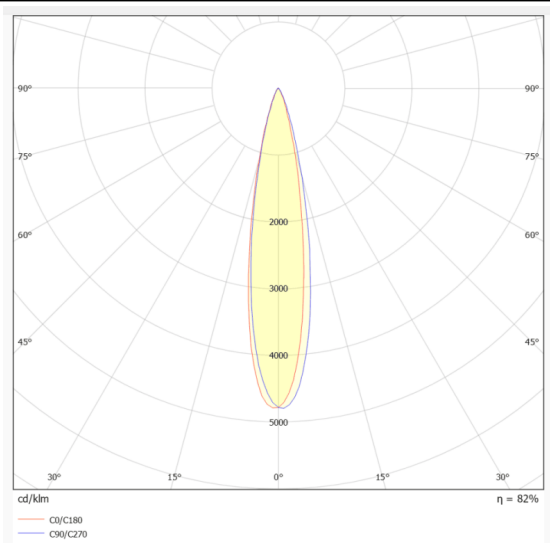

WALLLIGHT (OW02)

Lavov Wall washer from the family WALLLIGHT (OW02), with a power of 24W and a 24° beam angle. Finished in Black colour. Dimensions 42x78x500mm. With a total lumen output of 840lm and a luminous efficiency of 35lm/W. CCT OSRAM RGB 3in 1. Driver NOT INCLUDED. Made in Extruded Aluminium body, Die Cast End Caps, Tempered Glass Cover. IP66. IK05

Dimensions

Product dimensions (mm) 42x78x500mm

Scheme

Photometry

Item code	86.OW02.1021.02
Product type	Outdoor
Category	Wall Washer
Family	WALLLIGHT
Subfamily	WALLLIGHT (OW02)
Pictograms	

Product	
Real power (W)	24
Real luminous flux (Lm)	840
Luminous efficiency (Lm/W)	35
Beam angle (º)	24°
Life time (h)	50000h L70B10
IP	66
Electrical class insulation	Class I
Colour	Black
Control gear included	Yes
Control gear	NOT INCLUDED
Light source	OSRAM RGB 3in 1
Colour temperature (K)	OSRAM RGB 3in 1
Colour consistency (SDCM)	SDCM<3
CRI	>80
IK	IK05