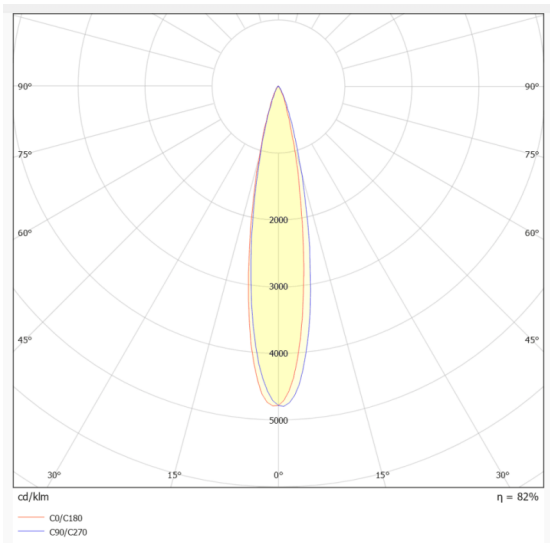

### WALLLIGHT (OW02)

Lavov Wall washer from the family WALLLIGHT (OW02), with a power of 24W and a 24° beam angle. Finished in Black colour. Dimensions 42x78x500mm. With a total lumen output of 840lm and a luminous efficiency of 35lm/W. CCT OSRAM RGB 3in 1. Driver NOT INCLUDED. Made in Extruded Aluminium body, Die Cast End Caps, Tempered Glass Cover. IP66. IK05

#### Dimensions

Product dimensions (mm) **42x78x500mm**

#### Photometry

Item code	86.OW02.1021.02
Product type	Outdoor
Category	Wall Washer
Family	WALLLIGHT
Subfamily	WALLLIGHT (OW02)
Pictograms	

Product	
Real power (W)	24
Real luminous flux (Lm)	840
Luminous efficiency (Lm/W)	35
Beam angle (°)	24°
Life time (h)	50000h L70B10
IP	66
Electrical class insulation	Class I
Colour	Black
Control gear included	Yes
Control gear	NOT INCLUDED
Light source	LED
Type of LED	OSRAM RGB 3in 1
Colour temperature (K)	OSRAM RGB 3in 1
Colour consistency (SDCM)	SDCM3
CRI	>80
IK	IK05