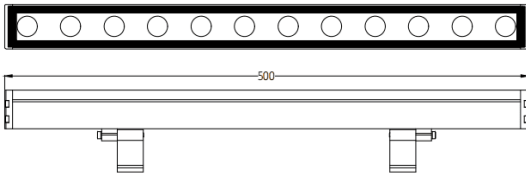

### WALLLIGHT (OW02)

Lavov Wall washer from the family WALLLIGHT (OW02), with a power of 24W and a 24° beam angle. Finished in Black colour. Dimensions 42x78x500mm. With a total lumen output of 840lm and a luminous efficiency of 35lm/W. CCT OSRAM RGB 3in 1. Driver NOT INCLUDED. Made in Extruded Aluminium body, Die Cast End Caps, Tempered Glass Cover. IP66. IK05

#### Dimensions

Product dimensions (mm) **42x78x500mm**

#### Photometry

Item code	86.OW02.1021.02
Product type	Outdoor
Category	Wall Washer
Family	WALLLIGHT
Subfamily	WALLLIGHT (OW02)
Pictograms	

Product	
Real power (W)	24
Real luminous flux (Lm)	840
Luminous efficiency (Lm/W)	35
Beam angle (°)	24°
Life time (h)	50000h L70B10
IP	66
Electrical class insulation	Class I
Colour	Black
Control gear included	Yes
Control gear	NOT INCLUDED
Light source	LED
Type of LED	OSRAM RGB 3in 1
Colour temperature (K)	OSRAM RGB 3in 1
Colour consistency (SDCM)	SDCM3
CRI	>80
IK	IK05