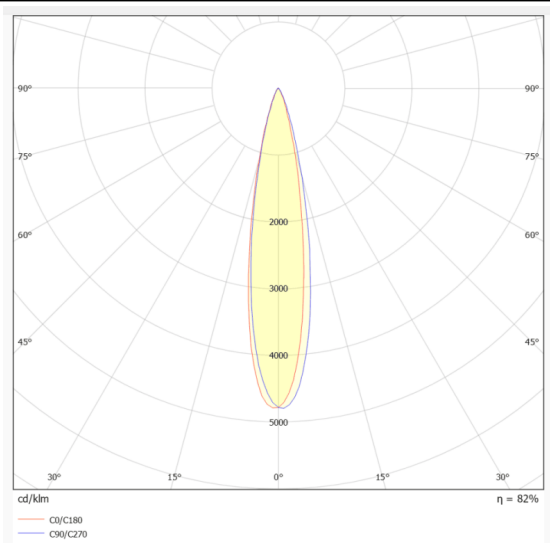

WALLLIGHT (OW02)

Lavov Wall washer from the family WALLLIGHT (OW02), with a power of 24W and a 24° beam angle. Finished in Black colour. Dimensions 42x78x500mm. With a total lumen output of 840lm and a luminous efficiency of 35lm/W. CCT OSRAM RGB 3in 1. Driver NOT INCLUDED. Made in Extruded Aluminium body, Die Cast End Caps, Tempered Glass Cover. IP66. IK05

Dimensions

Product dimensions (mm) 42x78x500mm

Scheme

Photometry

| | |
|--------------|------------------|
| Item code | 86.OW02.1023.02 |
| Product type | Outdoor |
| Category | Wall Washer |
| Family | WALLLIGHT |
| Subfamily | WALLLIGHT (OW02) |
| Pictograms | |

| | |
|-----------------------------|-----------------|
| Product | |
| Real power (W) | 24 |
| Real luminous flux (Lm) | 840 |
| Luminous efficiency (Lm/W) | 35 |
| Beam angle (°) | 24° |
| Life time (h) | 50000h L70B10 |
| IP | 66 |
| Electrical class insulation | Class I |
| Colour | Black |
| Control gear included | Yes |
| Control gear | NOT INCLUDED |
| Light source | LED |
| Type of LED | OSRAM RGB 3in 1 |
| Colour temperature (K) | OSRAM RGB 3in 1 |
| Colour consistency (SDCM) | SDCM3 |
| CRI | >80 |
| IK | IK05 |