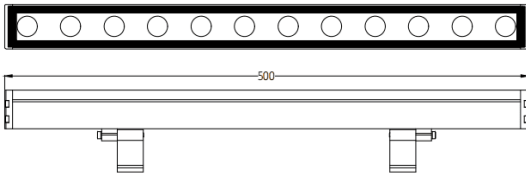

WALLLIGHT (OW02)

Lavov Wall washer from the family WALLLIGHT (OW02), with a power of 24W and a 36° beam angle. Finished in Black colour. Dimensions 42x78x500mm. With a total lumen output of 840lm and a luminous efficiency of 35lm/W. CCT OSRAM RGB 3in 1. Driver NOT INCLUDED. Made in Extruded Aluminium body, Die Cast End Caps, Tempered Glass Cover. IP66. IK05

Dimensions

Product dimensions (mm) 42x78x500mm

Scheme

Item code	86.OW02.1033.02
Product type	Outdoor
Category	Wall Washer
Family	WALLLIGHT
Subfamily	WALLLIGHT (OW02)
Pictograms	

Product	
Real power (W)	24
Real luminous flux (Lm)	840
Luminous efficiency (Lm/W)	35
Beam angle (°)	36°
Life time (h)	50000h L70B10
IP	66
Electrical class insulation	Class I
Colour	Black
Control gear included	Yes
Control gear	NOT INCLUDED
Light source	LED
Type of LED	OSRAM RGB 3in 1
Colour temperature (K)	OSRAM RGB 3in 1
Colour consistency (SDCM)	SDCM3
CRI	>80
IK	IK05