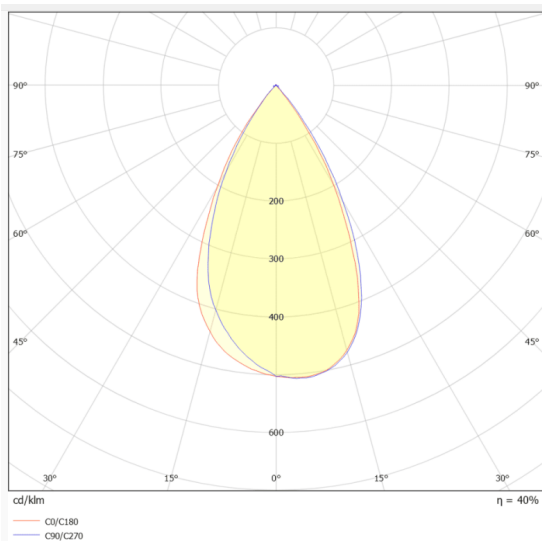

WALLLIGHT (OW02)

Lavov Wall washer from the family WALLLIGHT (OW02), with a power of 24W and a 60° beam angle. Finished in Black colour. Dimensions 42x78x500mm. With a total lumen output of 840lm and a luminous efficiency of 35lm/W. CCT OSRAM RGB 3in 1. Driver NOT INCLUDED. Made in Extruded Aluminium body, Die Cast End Caps, Tempered Glass Cover. IP66. IK05

Dimensions

Product dimensions (mm) 42x78x500mm

Scheme

Photometry

Item code	86.OW02.1041.02
Product type	Outdoor
Category	Wall Washer
Family	WALLLIGHT
Subfamily	WALLLIGHT (OW02)
Pictograms	

Product	
Real power (W)	24
Real luminous flux (Lm)	840
Luminous efficiency (Lm/W)	35
Beam angle (°)	60°
Life time (h)	50000h L70B10
IP	66
Electrical class insulation	Class I
Colour	Black
Control gear included	Yes
Control gear	NOT INCLUDED
Light source	LED
Type of LED	OSRAM RGB 3in 1
Colour temperature (K)	OSRAM RGB 3in 1
Colour consistency (SDCM)	SDCM3
CRI	>80
IK	IK05