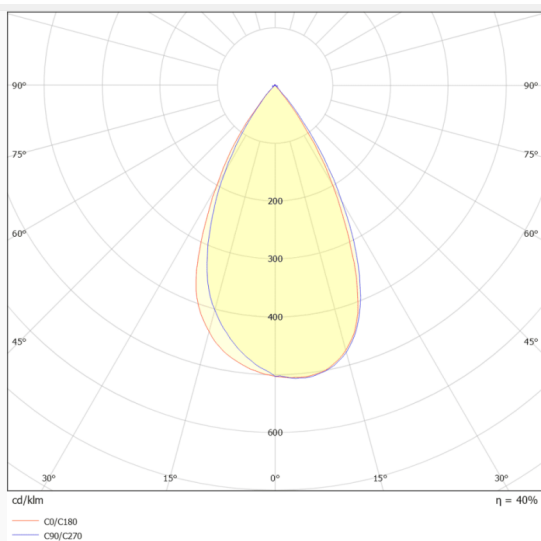

### WALLLIGHT (OW02)

Lavov Wall washer from the family WALLLIGHT (OW02), with a power of 24W and a 60° beam angle. Finished in Black colour. Dimensions 42x78x500mm. With a total lumen output of 840lm and a luminous efficiency of 35lm/W. CCT OSRAM RGB 3in 1. Driver NOT INCLUDED. Made in Extruded Aluminium body, Die Cast End Caps, Tempered Glass Cover. IP66. IK05

#### Dimensions

Product dimensions (mm) 42x78x500mm

#### Photometry

Item code	86.OW02.1043.02
Product type	Outdoor
Category	Wall Washer
Family	WALLLIGHT
Subfamily	WALLLIGHT (OW02)
Pictograms	

Product	
Real power (W)	24
Real luminous flux (Lm)	840
Luminous efficiency (Lm/W)	35
Beam angle (°)	60°
Life time (h)	50000h L70B10
IP	66
Electrical class insulation	Class I
Colour	Black
Control gear included	Yes
Control gear	NOT INCLUDED
Light source	LED
Type of LED	OSRAM RGB 3in 1
Colour temperature (K)	OSRAM RGB 3in 1
Colour consistency (SDCM)	SDCM3
CRI	>80
IK	IK05