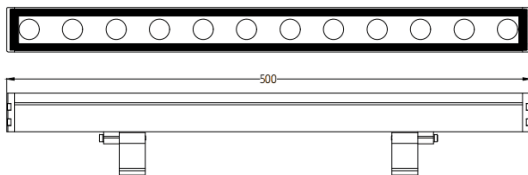

WALLLIGHT (OW02)

Lavov Wall washer from the family WALLLIGHT (OW02), with a power of 24W and a 15°X40° beam angle. Finished in Black colour. Dimensions 42x78x500mm. With a total lumen output of 840lm and a luminous efficiency of 35lm/W. CCT OSRAM RGB 3in 1. Driver NOT INCLUDED. Made in Extruded Aluminium body, Die Cast End Caps, Tempered Glass Cover. IP66. IK05

Dimensions

Product dimensions (mm) 42x78x500mm

Scheme

Item code	86.OW02.1051.02
Product type	Outdoor
Category	Wall Washer
Family	WALLLIGHT
Subfamily	WALLLIGHT (OW02)
Pictograms	

Product	
Real power (W)	24
Real luminous flux (Lm)	840
Luminous efficiency (Lm/W)	35
Beam angle (°)	15°X40°
Life time (h)	50000h L70B10
IP	66
Electrical class insulation	Class I
Colour	Black
Control gear included	Yes
Control gear	NOT INCLUDED
Light source	LED
Type of LED	OSRAM RGB 3in 1
Colour temperature (K)	OSRAM RGB 3in 1
Colour consistency (SDCM)	SDCM3
CRI	>80
IK	IK05