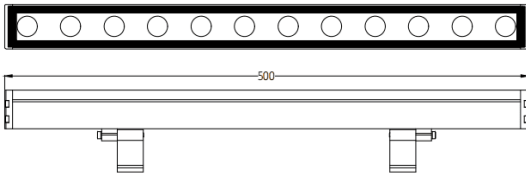

WALLLIGHT (OW02)

Lavov Wall washer from the family WALLLIGHT (OW02), with a power of 24W and a 15°X40° beam angle. Finished in Black colour. Dimensions 42x78x500mm. With a total lumen output of 840lm and a luminous efficiency of 35lm/W. CCT OSRAM RGB 3in 1. Driver NOT INCLUDED. Made in Extruded Aluminium body, Die Cast End Caps, Tempered Glass Cover. IP66. IK05

Dimensions

Product dimensions (mm) 42x78x500mm

Scheme

Item code	86.OW02.1053.02
Product type	Outdoor
Category	Wall Washer
Family	WALLLIGHT
Subfamily	WALLLIGHT (OW02)
Pictograms	

Product	
Real power (W)	24
Real luminous flux (Lm)	840
Luminous efficiency (Lm/W)	35
Beam angle (°)	15°X40°
Life time (h)	50000h L70B10
IP	66
Electrical class insulation	Class I
Colour	Black
Control gear included	Yes
Control gear	NOT INCLUDED
Light source	LED
Type of LED	OSRAM RGB 3in 1
Colour temperature (K)	OSRAM RGB 3in 1
Colour consistency (SDCM)	SDCM3
CRI	>80
IK	IK05