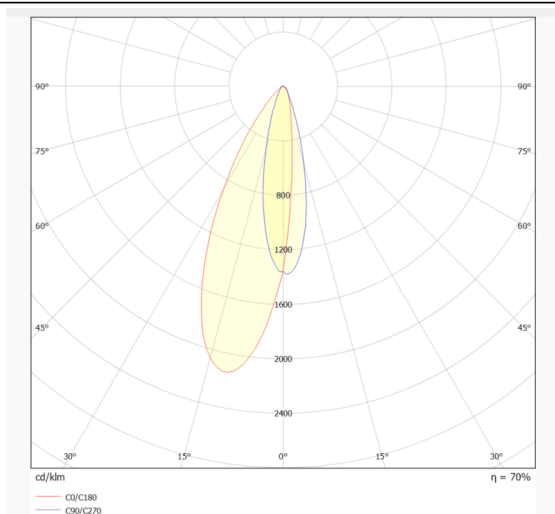

### WALLLIGHT (OW02)

Lavov Wall washer from the family WALLLIGHT (OW02), with a power of 24W and a 10°X60° beam angle. Finished in Black colour. Dimensions 42x78x500mm. With a total lumen output of 840lm and a luminous efficiency of 35lm/W. CCT OSRAM RGB 3in 1. Driver NOT INCLUDED. Made in Extruded Aluminium body, Die Cast End Caps, Tempered Glass Cover. IP66. IK05

#### Dimensions

Product dimensions (mm) 42x78x500mm

#### Photometry

Item code	86.OW02.1061.02
Product type	Outdoor
Category	Wall Washer
Family	WALLLIGHT
Subfamily	WALLLIGHT (OW02)
Pictograms	

Product	
Real power (W)	24
Real luminous flux (Lm)	840
Luminous efficiency (Lm/W)	35
Beam angle (°)	10°X60°
Life time (h)	50000h L70B10
IP	66
Electrical class insulation	Class I
Colour	Black
Control gear included	Yes
Control gear	NOT INCLUDED
Light source	LED
Type of LED	OSRAM RGB 3in 1
Colour temperature (K)	OSRAM RGB 3in 1
Colour consistency (SDCM)	SDCM3
CRI	>80
IK	IK05