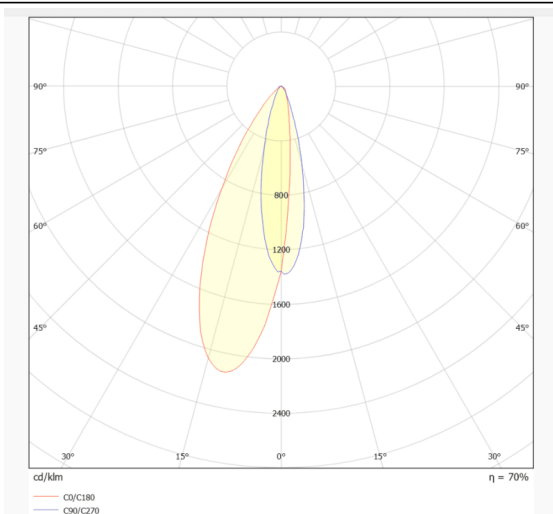

### WALLLIGHT (OW02)

Lavov Wall washer from the family WALLLIGHT (OW02), with a power of 24W and a 10°X60° beam angle. Finished in Black colour. Dimensions 42x78x500mm. With a total lumen output of 840lm and a luminous efficiency of 35lm/W. CCT OSRAM RGB 3in 1. Driver NOT INCLUDED. Made in Extruded Aluminium body, Die Cast End Caps, Tempered Glass Cover. IP66. IK05

#### Dimensions

Product dimensions (mm) 42x78x500mm

#### Photometry

Item code	86.OW02.1063.02
Product type	Outdoor
Category	Wall Washer
Family	WALLLIGHT
Subfamily	WALLLIGHT (OW02)
Pictograms	

Product	
Real power (W)	24
Real luminous flux (Lm)	840
Luminous efficiency (Lm/W)	35
Beam angle (°)	10°X60°
Life time (h)	50000h L70B10
IP	66
Electrical class insulation	Class I
Colour	Black
Control gear included	Yes
Control gear	NOT INCLUDED
Light source	LED
Type of LED	OSRAM RGB 3in 1
Colour temperature (K)	OSRAM RGB 3in 1
Colour consistency (SDCM)	SDCM3
CRI	>80
IK	IK05