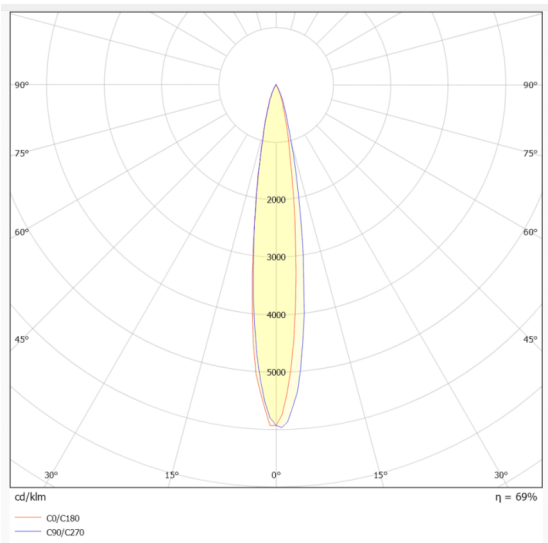

WALLLIGHT (OW02)

Lavov Wall washer from the family WALLLIGHT (OW02), with a power of 18W and a 10° beam angle. Finished in Black colour. Dimensions 42x78x500mm. With a total lumen output of 1400lm and a luminous efficiency of 77.78lm/W. CCT 3000K. Driver ON-OFF. Made in Extruded Aluminium body, Die Cast End Caps, Tempered Glass Cover. IP66. IK05

Dimensions

Product dimensions (mm) 42x78x500mm

Scheme

Photometry

Item code	86.OW02.1311.02
Product type	Outdoor
Category	Wall Washer
Family	WALLLIGHT
Subfamily	WALLLIGHT (OW02)
Pictograms	

Product	
Real power (W)	18
Real luminous flux (Lm)	1400
Luminous efficiency (Lm/W)	77.78
Beam angle (°)	10°
Life time (h)	50000h L70B10
IP	66
Electrical class insulation	Class I
Colour	Black
Control gear included	Yes
Control gear	ON-OFF
Light source	LED
Type of LED	OSRAM single color
Colour temperature (K)	3000K
Colour consistency (SDCM)	SDCM3
CRI	>80
IK	IK05