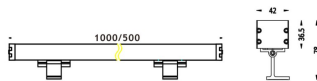

WALLLIGHT (OW02)

Wall Washer fixture from the family WALLLIGHT (OW02) with a power of 18W and a lighting distribution of 10° with a real lumen output of 1400lm and an efficiency of 77,78lm/W with a CCT of 3000K, made in Extruded Aluminium, Die Cast End Caps, Tempered Glass Cover and finished in Grey color. ON-OFF driver.

Item code	86.OW02.1311.03
Product type	Outdoor
Category	Wall Washer
Family	WALLLIGHT
Subfamily	WALLLIGHT (OW02)

Pictograms

Scheme

Product	
Real power (W)	18
Real luminous flux (Lm)	1400
Luminous efficiency (Lm/W)	77.78
Beam angle (°)	10°
Life time (h)	50000h L70B10
IP	65
Electrical class insulation	Class I
Colour	Grey
Chip Brand	OSRAM
Control gear included	Yes
Control gear	ON-OFF
Light source	OSRAM single color
Colour temperature (K)	3000
Colour consistency (SDCM)	SDCM<3
CRI	>80
IK	IK08