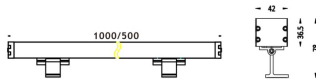

WALLLIGHT (OW02)

Wall Washer fixture from the family WALLLIGHT (OW02) with a power of 18W and a lighting distribution of 10° with a real lumen output of 1400lm and an efficiency of 77,78lm/W with a CCT of 3000K, made in Extruded Aluminium, Die Cast End Caps, Tempered Glass Cover and finished in Grey color. ON-OFF driver.

Item code	86.OW02.1311.03
Product type	Outdoor
Category	Wall Washer
Family	WALLLIGHT
Subfamily	WALLLIGHT (OW02)
Pictograms	

Scheme

Product	
Real power (W)	18
Real luminous flux (Lm)	1400
Luminous efficiency (Lm/W)	77.78
Beam angle (°)	10°
Life time (h)	50000h L70B10
IP	65
Electrical class insulation	Class I
Colour	Grey
Chip Brand	OSRAM
Control gear included	Yes
Control gear	ON-OFF
Light source	OSRAM single color
Colour temperature (K)	3000
Colour consistency (SDCM)	SDCM<3
CRI	>80
IK	IK08