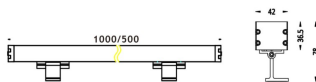

### WALLLIGHT (OW02)

Wall Washer fixture from the family WALLLIGHT (OW02) with a power of 18W and a lighting distribution of 10° with a real lumen output of 1400lm and an efficiency of 77,78lm/W with a CCT of 3000K, made in Extruded Aluminium, Die Cast End Caps, Tempered Glass Cover and finished in Grey color. ON-OFF driver.

#### Scheme

Product	
Real power (W)	18
Real luminous flux (Lm)	1400
Luminous efficiency (Lm/W)	77.78
Beam angle (°)	10°
Life time (h)	50000h L70B10
IP	65
Electrical class insulation	Class I
Colour	Grey
Chip Brand	OSRAM
Control gear included	Yes
Control gear	ON-OFF
Light source	OSRAM single color
Colour temperature (K)	3000
Colour consistency (SDCM)	SDCM<3
CRI	>80
IK	IK08