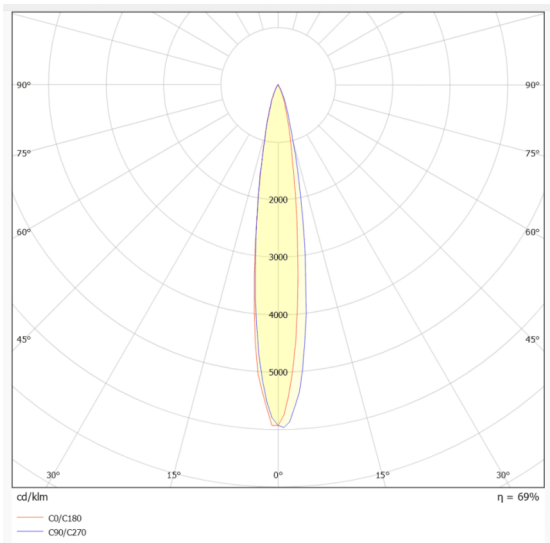

WALLLIGHT (OW02)

Lavov Wall washer from the family WALLLIGHT (OW02), with a power of 18W and a 10° beam angle. Finished in Black colour. Dimensions 42x78x500mm. With a total lumen output of 1400lm and a luminous efficiency of 77.78lm/W. CCT 3000K. Driver NOT INCLUDED. Made in Extruded Aluminium body, Die Cast End Caps, Tempered Glass Cover. IP66. IK05

Dimensions

Product dimensions (mm) 42x78x500mm

Scheme

Photometry

Item code	86.OW02.1313.02
Product type	Outdoor
Category	Wall Washer
Family	WALLLIGHT
Subfamily	WALLLIGHT (OW02)
Pictograms	

Product	
Real power (W)	18
Real luminous flux (Lm)	1400
Luminous efficiency (Lm/W)	77.78
Beam angle (°)	10°
Life time (h)	50000h L70B10
IP	66
Electrical class insulation	Class I
Colour	Black
Control gear included	Yes
Control gear	NOT INCLUDED
Light source	LED
Type of LED	OSRAM single color
Colour temperature (K)	3000K
Colour consistency (SDCM)	SDCM3
CRI	>80
IK	IK05