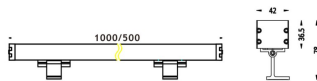

WALLLIGHT (OW02)

Wall Washer fixture from the family WALLLIGHT (OW02) with a power of 18W and a lighting distribution of 10° with a real lumen output of 1400lm and an efficiency of 77,78lm/W with a CCT of 3000K, made in Extruded Aluminium, Die Cast End Caps, Tempered Glass Cover and finished in Grey color. DALI driver.

Item code	86.OW02.1313.03
Product type	Outdoor
Category	Wall Washer
Family	WALLLIGHT
Subfamily	WALLLIGHT (OW02)

Pictograms

Scheme

Product	
Real power (W)	18
Real luminous flux (Lm)	1400
Luminous efficiency (Lm/W)	77.78
Beam angle (°)	10°
Life time (h)	50000h L70B10
IP	65
Electrical class insulation	Class I
Colour	Grey
Chip Brand	OSRAM
Control gear included	Yes
Control gear	NOT INCLUDED
Light source	OSRAM single color
Colour temperature (K)	3000
Colour consistency (SDCM)	SDCM<3
CRI	>80
IK	IK08