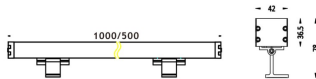

WALLLIGHT (OW02)

Wall Washer fixture from the family WALLLIGHT (OW02) with a power of 18W and a lighting distribution of 10° with a real lumen output of 1400lm and an efficiency of 77,78lm/W with a CCT of 3000K, made in Extruded Aluminium, Die Cast End Caps, Tempered Glass Cover and finished in Grey color. DALI driver.

Item code	86.OW02.1313.03
Product type	Outdoor
Category	Wall Washer
Family	WALLLIGHT
Subfamily	WALLLIGHT (OW02)

Pictograms

Scheme

Product	
Real power (W)	18
Real luminous flux (Lm)	1400
Luminous efficiency (Lm/W)	77.78
Beam angle (°)	10°
Life time (h)	50000h L70B10
IP	65
Electrical class insulation	Class I
Colour	Grey
Chip Brand	OSRAM
Control gear included	Yes
Control gear	NOT INCLUDED
Light source	OSRAM single color
Colour temperature (K)	3000
Colour consistency (SDCM)	SDCM<3
CRI	>80
IK	IK08