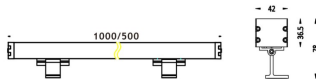

WALLLIGHT (OW02)

Wall Washer fixture from the family WALLLIGHT (OW02) with a power of 18W and a lighting distribution of 10° with a real lumen output of 1400lm and an efficiency of 77,78lm/W with a CCT of 3000K, made in Extruded Aluminium, Die Cast End Caps, Tempered Glass Cover and finished in Grey color. DALI driver.

Item code	86.OW02.1313.03
Product type	Outdoor
Category	Wall Washer
Family	WALLLIGHT
Subfamily	WALLLIGHT (OW02)

Pictograms

Scheme

Product	
Real power (W)	18
Real luminous flux (Lm)	1400
Luminous efficiency (Lm/W)	77.78
Beam angle (°)	10°
Life time (h)	50000h L70B10
IP	65
Electrical class insulation	Class I
Colour	Grey
Chip Brand	OSRAM
Control gear included	Yes
Control gear	NOT INCLUDED
Light source	OSRAM single color
Colour temperature (K)	3000
Colour consistency (SDCM)	SDCM<3
CRI	>80
IK	IK08