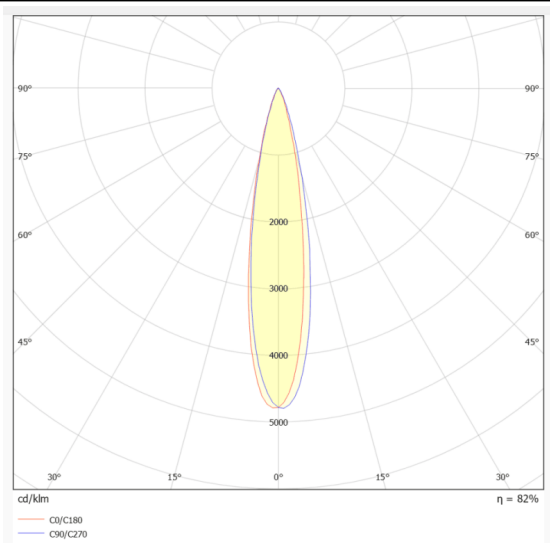

### WALLLIGHT (OW02)

Lavov Wall washer from the family WALLLIGHT (OW02), with a power of 18W and a 24° beam angle. Finished in Black colour. Dimensions 42x78x500mm. With a total lumen output of 1400lm and a luminous efficiency of 77.78lm/W. CCT 3000K. Driver ON-OFF. Made in Extruded Aluminium body, Die Cast End Caps, Tempered Glass Cover. IP66. IK05

#### Dimensions

Product dimensions (mm) 42x78x500mm

#### Photometry

Item code	86.OW02.1321.02
Product type	Outdoor
Category	Wall Washer
Family	WALLLIGHT
Subfamily	WALLLIGHT (OW02)
Pictograms	

Product	
Real power (W)	18
Real luminous flux (Lm)	1400
Luminous efficiency (Lm/W)	77.78
Beam angle (°)	24°
Life time (h)	50000h L70B10
IP	66
Electrical class insulation	Class I
Colour	Black
Control gear included	Yes
Control gear	ON-OFF
Light source	LED
Type of LED	OSRAM single color
Colour temperature (K)	3000K
Colour consistency (SDCM)	SDCM3
CRI	>80
IK	IK05