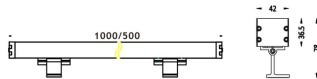

WALLLIGHT (OW02)

Wall Washer fixture from the family WALLLIGHT (OW02) with a power of 18W and a lighting distribution of 24° with a real lumen output of 1400lm and an efficiency of 77,78lm/W with a CCT of 3000K, made in Extruded Aluminium, Die Cast End Caps, Tempered Glass Cover and finished in Grey color. ON-OFF driver.

Item code	86.OW02.1321.03
Product type	Outdoor
Category	Wall Washer
Family	WALLLIGHT
Subfamily	WALLLIGHT (OW02)
Pictograms	

Scheme

Product	
Real power (W)	18
Real luminous flux (Lm)	1400
Luminous efficiency (Lm/W)	77.78
Beam angle (°)	24°
Life time (h)	50000h L70B10
IP	65
Electrical class insulation	Class I
Colour	Grey
Chip Brand	OSRAM
Control gear included	Yes
Control gear	ON-OFF
Light source	OSRAM single color
Colour temperature (K)	3000
Colour consistency (SDCM)	SDCM<3
CRI	>80
IK	IK08