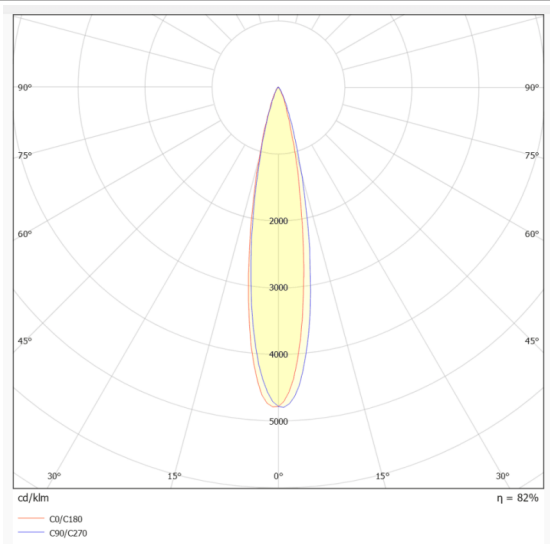

WALLLIGHT (OW02)

Wall Washer fixture from the family WALLLIGHT (OW02) with a power of 18W and a lighting distribution of 24° with a real lumen output of 1400lm and an efficiency of 77,78lm/W with a CCT of 3000K, made in Extruded Aluminium, Die Cast End Caps, Tempered Glass Cover and finished in Grey color. ON-OFF driver.

Scheme

Photometry

Item code	86.OW02.1321.03
Product type	Outdoor
Category	Wall Washer
Family	WALLLIGHT
Subfamily	WALLLIGHT (OW02)
Pictograms	

Product	
Real power (W)	18
Real luminous flux (Lm)	1400
Luminous efficiency (Lm/W)	77.78
Beam angle (°)	24°
Life time (h)	50000h L70B10
IP	65
Electrical class insulation	Class I
Colour	Grey
Chip Brand	OSRAM
Control gear included	Yes
Control gear	ON-OFF
Light source	LED
Type of LED	OSRAM single color
Colour temperature (K)	3000
Colour consistency (SDCM)	SDCM3
CRI	>80
IK	IK08