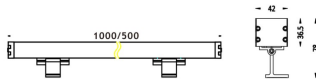

WALLLIGHT (OW02)

Wall Washer fixture from the family WALLLIGHT (OW02) with a power of 18W and a lighting distribution of 24° with a real lumen output of 1400lm and an efficiency of 77,78lm/W with a CCT of 3000K, made in Extruded Aluminium, Die Cast End Caps, Tempered Glass Cover and finished in Grey color. ON-OFF driver.

Item code	86.OW02.1321.03
Product type	Outdoor
Category	Wall Washer
Family	WALLLIGHT
Subfamily	WALLLIGHT (OW02)

Pictograms

Scheme

Product	
Real power (W)	18
Real luminous flux (Lm)	1400
Luminous efficiency (Lm/W)	77.78
Beam angle (°)	24°
Life time (h)	50000h L70B10
IP	65
Electrical class insulation	Class I
Colour	Grey
Chip Brand	OSRAM
Control gear included	Yes
Control gear	ON-OFF
Light source	OSRAM single color
Colour temperature (K)	3000
Colour consistency (SDCM)	SDCM<3
CRI	>80
IK	IK08