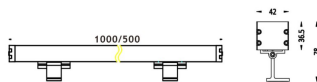

WALLLIGHT (OW02)

Wall Washer fixture from the family WALLLIGHT (OW02) with a power of 18W and a lighting distribution of 24° with a real lumen output of 1400lm and an efficiency of 77,78lm/W with a CCT of 3000K, made in Extruded Aluminium, Die Cast End Caps, Tempered Glass Cover and finished in Grey color. ON-OFF driver.

Item code	86.OW02.1321.03
Product type	Outdoor
Category	Wall Washer
Family	WALLLIGHT
Subfamily	WALLLIGHT (OW02)

Pictograms

Scheme

Product	
Real power (W)	18
Real luminous flux (Lm)	1400
Luminous efficiency (Lm/W)	77.78
Beam angle (°)	24°
Life time (h)	50000h L70B10
IP	65
Electrical class insulation	Class I
Colour	Grey
Chip Brand	OSRAM
Control gear included	Yes
Control gear	ON-OFF
Light source	OSRAM single color
Colour temperature (K)	3000
Colour consistency (SDCM)	SDCM<3
CRI	>80
IK	IK08