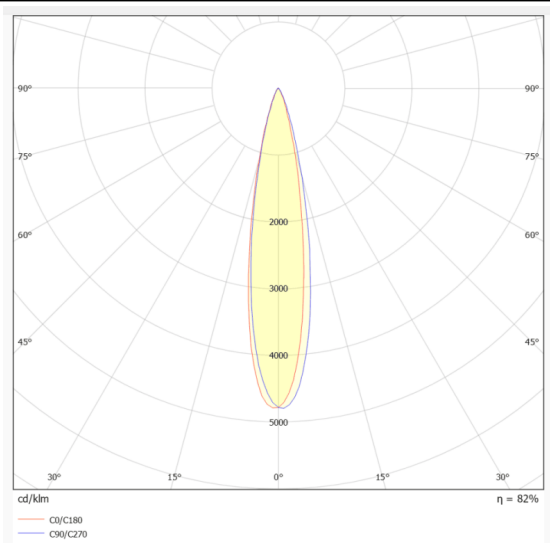

WALLLIGHT (OW02)

Lavov Wall washer from the family WALLLIGHT (OW02), with a power of 18W and a 24° beam angle. Finished in Black colour. Dimensions 42x78x500mm. With a total lumen output of 1400lm and a luminous efficiency of 77.78lm/W. CCT 3000K. Driver NOT INCLUDED. Made in Extruded Aluminium body, Die Cast End Caps, Tempered Glass Cover. IP66. IK05

Dimensions

Product dimensions (mm) 42x78x500mm

Scheme

Photometry

Item code	86.OW02.1323.02
Product type	Outdoor
Category	Wall Washer
Family	WALLLIGHT
Subfamily	WALLLIGHT (OW02)
Pictograms	
Product	
Real power (W)	18
Real luminous flux (Lm)	1400
Luminous efficiency (Lm/W)	77.78
Beam angle (°)	24°
Life time (h)	50000h L70B10
IP	66
Electrical class insulation	Class I
Colour	Black
Control gear included	Yes
Control gear	NOT INCLUDED
Light source	LED
Type of LED	OSRAM single color
Colour temperature (K)	3000K
Colour consistency (SDCM)	SDCM3
CRI	>80
IK	IK05