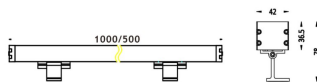

WALLLIGHT (OW02)

Wall Washer fixture from the family WALLLIGHT (OW02) with a power of 18W and a lighting distribution of 24° with a real lumen output of 1400lm and an efficiency of 77,78lm/W with a CCT of 3000K, made in Extruded Aluminium, Die Cast End Caps, Tempered Glass Cover and finished in Grey color. DALI driver.

Item code	86.OW02.1323.03
Product type	Outdoor
Category	Wall Washer
Family	WALLLIGHT
Subfamily	WALLLIGHT (OW02)

Pictograms

Scheme

Product	
Real power (W)	18
Real luminous flux (Lm)	1400
Luminous efficiency (Lm/W)	77.78
Beam angle (°)	24°
Life time (h)	50000h L70B10
IP	65
Electrical class insulation	Class I
Colour	Grey
Chip Brand	OSRAM
Control gear included	Yes
Control gear	NOT INCLUDED
Light source	OSRAM single color
Colour temperature (K)	3000
Colour consistency (SDCM)	SDCM<3
CRI	>80
IK	IK08