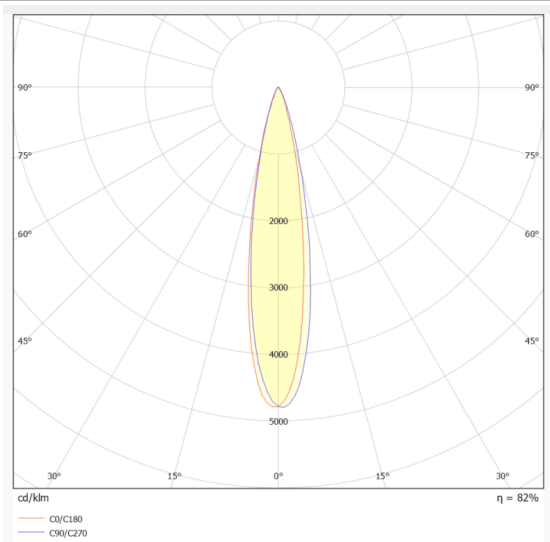

WALLLIGHT (OW02)

Wall Washer fixture from the family WALLLIGHT (OW02) with a power of 18W and a lighting distribution of 24° with a real lumen output of 1400lm and an efficiency of 77,78lm/W with a CCT of 3000K, made in Extruded Aluminium, Die Cast End Caps, Tempered Glass Cover and finished in Grey color. DALI driver.

Scheme

Photometry

Item code	86.OW02.1323.03
Product type	Outdoor
Category	Wall Washer
Family	WALLLIGHT
Subfamily	WALLLIGHT (OW02)
Pictograms	

Product	
Real power (W)	18
Real luminous flux (Lm)	1400
Luminous efficiency (Lm/W)	77.78
Beam angle (°)	24°
Life time (h)	50000h L70B10
IP	65
Electrical class insulation	Class I
Colour	Grey
Chip Brand	OSRAM
Control gear included	Yes
Control gear	NOT INCLUDED
Light source	LED
Type of LED	OSRAM single color
Colour temperature (K)	3000
Colour consistency (SDCM)	SDCM3
CRI	>80
IK	IK08