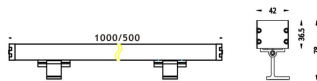

WALLLIGHT (OW02)

Wall Washer fixture from the family WALLLIGHT (OW02) with a power of 18W and a lighting distribution of 24° with a real lumen output of 1400lm and an efficiency of 77,78lm/W with a CCT of 3000K, made in Extruded Aluminium, Die Cast End Caps, Tempered Glass Cover and finished in Grey color. DALI driver.

Item code	86.OW02.1323.03
Product type	Outdoor
Category	Wall Washer
Family	WALLLIGHT
Subfamily	WALLLIGHT (OW02)

Pictograms

Scheme

Product	
Real power (W)	18
Real luminous flux (Lm)	1400
Luminous efficiency (Lm/W)	77.78
Beam angle (°)	24°
Life time (h)	50000h L70B10
IP	65
Electrical class insulation	Class I
Colour	Grey
Chip Brand	OSRAM
Control gear included	Yes
Control gear	NOT INCLUDED
Light source	OSRAM single color
Colour temperature (K)	3000
Colour consistency (SDCM)	SDCM<3
CRI	>80
IK	IK08