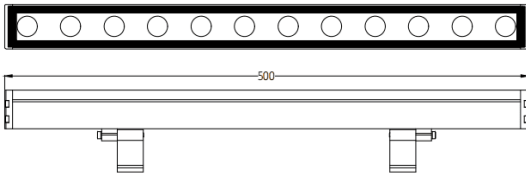

WALLLIGHT (OW02)

Lavov Wall washer from the family WALLLIGHT (OW02), with a power of 18W and a 36° beam angle. Finished in Black colour. Dimensions 42x78x500mm. With a total lumen output of 1400lm and a luminous efficiency of 77.78lm/W. CCT 3000K. Driver ON-OFF. Made in Extruded Aluminium body, Die Cast End Caps, Tempered Glass Cover. IP66. IK05

Dimensions

Product dimensions (mm) 42x78x500mm

Scheme

Item code	86.OW02.1331.02
Product type	Outdoor
Category	Wall Washer
Family	WALLLIGHT
Subfamily	WALLLIGHT (OW02)
Pictograms	

Product	
Real power (W)	18
Real luminous flux (Lm)	1400
Luminous efficiency (Lm/W)	77.78
Beam angle (°)	36°
Life time (h)	50000h L70B10
IP	66
Electrical class insulation	Class I
Colour	Black
Control gear included	Yes
Control gear	ON-OFF
Light source	LED
Type of LED	OSRAM single color
Colour temperature (K)	3000K
Colour consistency (SDCM)	SDCM3
CRI	>80
IK	IK05