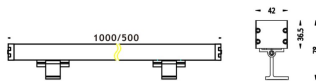

WALLLIGHT (OW02)

Wall Washer fixture from the family WALLLIGHT (OW02) with a power of 18W and a lighting distribution of 36° with a real lumen output of 1400lm and an efficiency of 77,78lm/W with a CCT of 3000K, made in Extruded Aluminium, Die Cast End Caps, Tempered Glass Cover and finished in Grey color. ON-OFF driver.

Item code	86.OW02.1331.03
Product type	Outdoor
Category	Wall Washer
Family	WALLLIGHT
Subfamily	WALLLIGHT (OW02)

Pictograms

Scheme

Product	
Real power (W)	18
Real luminous flux (Lm)	1400
Luminous efficiency (Lm/W)	77.78
Beam angle (°)	36°
Life time (h)	50000h L70B10
IP	65
Electrical class insulation	Class I
Colour	Grey
Chip Brand	OSRAM
Control gear included	Yes
Control gear	ON-OFF
Light source	OSRAM single color
Colour temperature (K)	3000
Colour consistency (SDCM)	SDCM<3
CRI	>80
IK	IK08