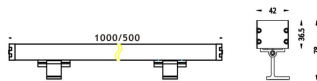

WALLLIGHT (OW02)

Wall Washer fixture from the family WALLLIGHT (OW02) with a power of 18W and a lighting distribution of 36° with a real lumen output of 1400lm and an efficiency of 77,78lm/W with a CCT of 3000K, made in Extruded Aluminium, Die Cast End Caps, Tempered Glass Cover and finished in Grey color. ON-OFF driver.

Item code	86.OW02.1331.03
Product type	Outdoor
Category	Wall Washer
Family	WALLLIGHT
Subfamily	WALLLIGHT (OW02)

Pictograms

Scheme

Product	
Real power (W)	18
Real luminous flux (Lm)	1400
Luminous efficiency (Lm/W)	77.78
Beam angle (°)	36°
Life time (h)	50000h L70B10
IP	65
Electrical class insulation	Class I
Colour	Grey
Chip Brand	OSRAM
Control gear included	Yes
Control gear	ON-OFF
Light source	OSRAM single color
Colour temperature (K)	3000
Colour consistency (SDCM)	SDCM<3
CRI	>80
IK	IK08