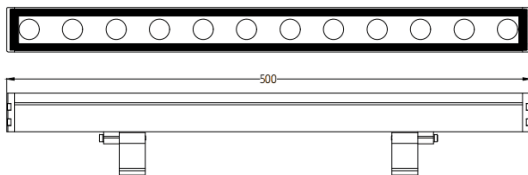

WALLLIGHT (OW02)

Lavov Wall washer from the family WALLLIGHT (OW02), with a power of 18W and a 36° beam angle. Finished in Black colour. Dimensions 42x78x500mm. With a total lumen output of 1400lm and a luminous efficiency of 77.78lm/W. CCT 3000K. Driver NOT INCLUDED. Made in Extruded Aluminium body, Die Cast End Caps, Tempered Glass Cover. IP66. IK05

Dimensions

Product dimensions (mm) 42x78x500mm

Scheme

Item code	86.OW02.1333.02
Product type	Outdoor
Category	Wall Washer
Family	WALLLIGHT
Subfamily	WALLLIGHT (OW02)
Pictograms	

Product	
Real power (W)	18
Real luminous flux (Lm)	1400
Luminous efficiency (Lm/W)	77.78
Beam angle (°)	36°
Life time (h)	50000h L70B10
IP	66
Electrical class insulation	Class I
Colour	Black
Control gear included	Yes
Control gear	NOT INCLUDED
Light source	LED
Type of LED	OSRAM single color
Colour temperature (K)	3000K
Colour consistency (SDCM)	SDCM3
CRI	>80
IK	IK05