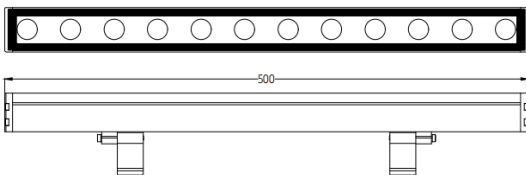

### WALLLIGHT (OW02)

Lavov Wall washer from the family WALLLIGHT (OW02), with a power of 18W and a 36° beam angle. Finished in Black colour. Dimensions 42x78x500mm. With a total lumen output of 1400lm and a luminous efficiency of 77.78lm/W. CCT 3000K. Driver NOT INCLUDED. Made in Extruded Aluminium body, Die Cast End Caps, Tempered Glass Cover. IP66. IK05

#### Dimensions

Product dimensions (mm) 42x78x500mm

#### Scheme

Item code	86.OW02.1333.02
Product type	Outdoor
Category	Wall Washer
Family	WALLLIGHT
Subfamily	WALLLIGHT (OW02)
Pictograms	

Product	
Real power (W)	18
Real luminous flux (Lm)	1400
Luminous efficiency (Lm/W)	77.78
Beam angle (°)	36°
Life time (h)	50000h L70B10
IP	66
Electrical class insulation	Class I
Colour	Black
Control gear included	Yes
Control gear	NOT INCLUDED
Light source	OSRAM single color
Colour temperature (K)	3000K
Colour consistency (SDCM)	SDCM<3
CRI	>80
IK	IK05