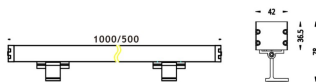

WALLLIGHT (OW02)

Wall Washer fixture from the family WALLLIGHT (OW02) with a power of 18W and a lighting distribution of 36° with a real lumen output of 1400lm and an efficiency of 77,78lm/W with a CCT of 3000K, made in Extruded Aluminium, Die Cast End Caps, Tempered Glass Cover and finished in Grey color. DALI driver.

Item code	86.OW02.1333.03
Product type	Outdoor
Category	Wall Washer
Family	WALLLIGHT
Subfamily	WALLLIGHT (OW02)

Pictograms

Scheme

Product	
Real power (W)	18
Real luminous flux (Lm)	1400
Luminous efficiency (Lm/W)	77.78
Beam angle (°)	36°
Life time (h)	50000h L70B10
IP	65
Electrical class insulation	Class I
Colour	Grey
Chip Brand	OSRAM
Control gear included	Yes
Control gear	NOT INCLUDED
Light source	OSRAM single color
Colour temperature (K)	3000
Colour consistency (SDCM)	SDCM<3
CRI	>80
IK	IK08