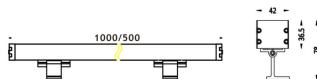

WALLLIGHT (OW02)

Wall Washer fixture from the family WALLLIGHT (OW02) with a power of 18W and a lighting distribution of 36° with a real lumen output of 1400lm and an efficiency of 77,78lm/W with a CCT of 3000K, made in Extruded Aluminium, Die Cast End Caps, Tempered Glass Cover and finished in Grey color. DALI driver.

Item code	86.OW02.1333.03
Product type	Outdoor
Category	Wall Washer
Family	WALLLIGHT
Subfamily	WALLLIGHT (OW02)

Pictograms

Scheme

Product	
Real power (W)	18
Real luminous flux (Lm)	1400
Luminous efficiency (Lm/W)	77.78
Beam angle (°)	36°
Life time (h)	50000h L70B10
IP	65
Electrical class insulation	Class I
Colour	Grey
Chip Brand	OSRAM
Control gear included	Yes
Control gear	NOT INCLUDED
Light source	OSRAM single color
Colour temperature (K)	3000
Colour consistency (SDCM)	SDCM<3
CRI	>80
IK	IK08