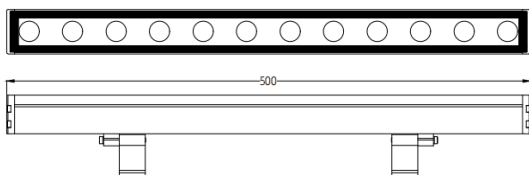

WALLLIGHT (OW02)

Lavov Wall washer from the family WALLLIGHT (OW02), with a power of 18W and a 60° beam angle. Finished in Black colour. Dimensions 42x78x500mm. With a total lumen output of 1400lm and a luminous efficiency of 77.78lm/W. CCT 3000K. Driver ON-OFF. Made in Extruded Aluminium body, Die Cast End Caps, Tempered Glass Cover. IP66. IK05

Dimensions

Product dimensions (mm) 42x78x500mm

Scheme

Item code	86.OW02.1341.02
Product type	Outdoor
Category	Wall Washer
Family	WALLLIGHT
Subfamily	WALLLIGHT (OW02)
Pictograms	

Product	
Real power (W)	18
Real luminous flux (Lm)	1400
Luminous efficiency (Lm/W)	77.78
Beam angle (°)	60°
Life time (h)	50000h L70B10
IP	66
Electrical class insulation	Class I
Colour	Black
Control gear included	Yes
Control gear	ON-OFF
Light source	LED
Type of LED	OSRAM single color
Colour temperature (K)	3000K
Colour consistency (SDCM)	SDCM3
CRI	>80
IK	IK05