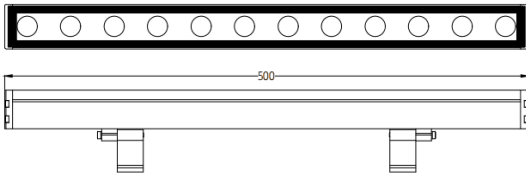

### WALLLIGHT (OW02)

Lavov Wall washer from the family WALLLIGHT (OW02), with a power of 18W and a 60° beam angle. Finished in Black colour. Dimensions 42x78x500mm. With a total lumen output of 1400lm and a luminous efficiency of 77.78lm/W. CCT 3000K. Driver ON-OFF. Made in Extruded Aluminium body, Die Cast End Caps, Tempered Glass Cover. IP66. IK05

#### Dimensions

Product dimensions (mm) 42x78x500mm

#### Scheme

Item code	86.OW02.1341.02
Product type	Outdoor
Category	Wall Washer
Family	WALLLIGHT
Subfamily	WALLLIGHT (OW02)
Pictograms	

Product	
Real power (W)	18
Real luminous flux (Lm)	1400
Luminous efficiency (Lm/W)	77.78
Beam angle (°)	60°
Life time (h)	50000h L70B10
IP	66
Electrical class insulation	Class I
Colour	Black
Control gear included	Yes
Control gear	ON-OFF
Light source	OSRAM single color
Colour temperature (K)	3000K
Colour consistency (SDCM)	SDCM<3
CRI	>80
IK	IK05