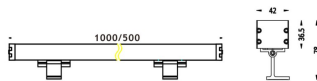

WALLLIGHT (OW02)

Wall Washer fixture from the family WALLLIGHT (OW02) with a power of 18W and a lighting distribution of 60° with a real lumen output of 1400lm and an efficiency of 77,78lm/W with a CCT of 3000K, made in Extruded Aluminium, Die Cast End Caps, Tempered Glass Cover and finished in Grey color. ON-OFF driver.

Item code	86.OW02.1341.03
Product type	Outdoor
Category	Wall Washer
Family	WALLLIGHT
Subfamily	WALLLIGHT (OW02)
Pictograms	

Scheme

Product	
Real power (W)	18
Real luminous flux (Lm)	1400
Luminous efficiency (Lm/W)	77.78
Beam angle (°)	60°
Life time (h)	50000h L70B10
IP	65
Electrical class insulation	Class I
Colour	Grey
Chip Brand	OSRAM
Control gear included	Yes
Control gear	ON-OFF
Light source	OSRAM single color
Colour temperature (K)	3000
Colour consistency (SDCM)	SDCM<3
CRI	>80
IK	IK08