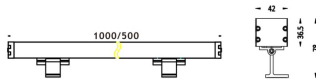

WALLLIGHT (OW02)

Wall Washer fixture from the family WALLLIGHT (OW02) with a power of 18W and a lighting distribution of 60° with a real lumen output of 1400lm and an efficiency of 77,78lm/W with a CCT of 3000K, made in Extruded Aluminium, Die Cast End Caps, Tempered Glass Cover and finished in Grey color. ON-OFF driver.

Item code	86.OW02.1341.03
Product type	Outdoor
Category	Wall Washer
Family	WALLLIGHT
Subfamily	WALLLIGHT (OW02)
Pictograms	

Scheme

Product	
Real power (W)	18
Real luminous flux (Lm)	1400
Luminous efficiency (Lm/W)	77.78
Beam angle (°)	60°
Life time (h)	50000h L70B10
IP	65
Electrical class insulation	Class I
Colour	Grey
Chip Brand	OSRAM
Control gear included	Yes
Control gear	ON-OFF
Light source	OSRAM single color
Colour temperature (K)	3000
Colour consistency (SDCM)	SDCM<3
CRI	>80
IK	IK08