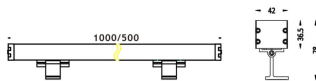

WALLLIGHT (OW02)

Wall Washer fixture from the family WALLLIGHT (OW02) with a power of 18W and a lighting distribution of 60° with a real lumen output of 1400lm and an efficiency of 77,78lm/W with a CCT of 3000K, made in Extruded Aluminium, Die Cast End Caps, Tempered Glass Cover and finished in Grey color. ON-OFF driver.

Item code	86.OW02.1341.03
Product type	Outdoor
Category	Wall Washer
Family	WALLLIGHT
Subfamily	WALLLIGHT (OW02)
Pictograms	

Scheme

Product	
Real power (W)	18
Real luminous flux (Lm)	1400
Luminous efficiency (Lm/W)	77.78
Beam angle (°)	60°
Life time (h)	50000h L70B10
IP	65
Electrical class insulation	Class I
Colour	Grey
Chip Brand	OSRAM
Control gear included	Yes
Control gear	ON-OFF
Light source	OSRAM single color
Colour temperature (K)	3000
Colour consistency (SDCM)	SDCM<3
CRI	>80
IK	IK08