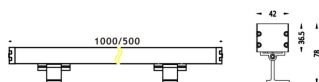

Scheme

Product

Real power (W) 18

Real luminous flux (Lm) 1400

Luminous efficiency (Lm/W) 77.78

Beam angle (°) 60°

Life time (h) 50000h L70B10

IP 65

Electrical class insulation Class I

Colour Grey

Chip Brand OSRAM

Control gear included Yes

Control gear ON-OFF

Light source OSRAM single color

Colour temperature (K) 3000

Colour consistency (SDCM) SDCM<3

CRI >80

IK IK08