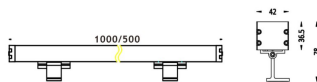

WALLLIGHT (OW02)

Wall Washer fixture from the family WALLLIGHT (OW02) with a power of 18W and a lighting distribution of 60° with a real lumen output of 1400lm and an efficiency of 77,78lm/W with a CCT of 3000K, made in Extruded Aluminium, Die Cast End Caps, Tempered Glass Cover and finished in Grey color. DALI driver.

Item code	86.OW02.1343.03
Product type	Outdoor
Category	Wall Washer
Family	WALLLIGHT
Subfamily	WALLLIGHT (OW02)

Pictograms

Scheme

Product	
Real power (W)	18
Real luminous flux (Lm)	1400
Luminous efficiency (Lm/W)	77.78
Beam angle (°)	60°
Life time (h)	50000h L70B10
IP	65
Electrical class insulation	Class I
Colour	Grey
Chip Brand	OSRAM
Control gear included	Yes
Control gear	NOT INCLUDED
Light source	OSRAM single color
Colour temperature (K)	3000
Colour consistency (SDCM)	SDCM<3
CRI	>80
IK	IK08