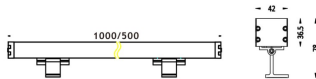

WALLLIGHT (OW02)

Wall Washer fixture from the family WALLLIGHT (OW02) with a power of 18W and a lighting distribution of 60° with a real lumen output of 1400lm and an efficiency of 77,78lm/W with a CCT of 3000K, made in Extruded Aluminium, Die Cast End Caps, Tempered Glass Cover and finished in Grey color. DALI driver.

Item code	86.OW02.1343.03
Product type	Outdoor
Category	Wall Washer
Family	WALLLIGHT
Subfamily	WALLLIGHT (OW02)

Pictograms

Scheme

Product	
Real power (W)	18
Real luminous flux (Lm)	1400
Luminous efficiency (Lm/W)	77.78
Beam angle (°)	60°
Life time (h)	50000h L70B10
IP	65
Electrical class insulation	Class I
Colour	Grey
Chip Brand	OSRAM
Control gear included	Yes
Control gear	NOT INCLUDED
Light source	OSRAM single color
Colour temperature (K)	3000
Colour consistency (SDCM)	SDCM<3
CRI	>80
IK	IK08