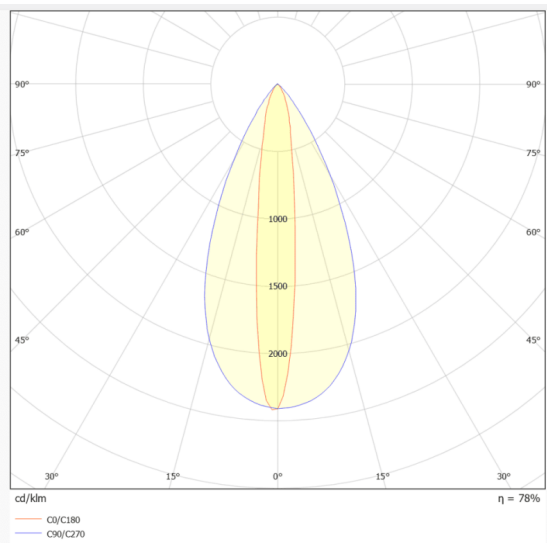

### WALLLIGHT (OW02)

Lavov Wall washer from the family WALLLIGHT (OW02), with a power of 18W and a 15°X40° beam angle. Finished in Black colour. Dimensions 42x78x500mm. With a total lumen output of 1400lm and a luminous efficiency of 77.78lm/W. CCT 3000K. Driver ON-OFF. Made in Extruded Aluminium body, Die Cast End Caps, Tempered Glass Cover. IP66. IK05

#### Dimensions

Product dimensions (mm) 42x78x500mm

#### Photometry

Item code	86.OW02.1351.02
Product type	Outdoor
Category	Wall Washer
Family	WALLLIGHT
Subfamily	WALLLIGHT (OW02)
Pictograms	

Product	
Real power (W)	18
Real luminous flux (Lm)	1400
Luminous efficiency (Lm/W)	77.78
Beam angle (°)	15°X40°
Life time (h)	50000h L70B10
IP	66
Electrical class insulation	Class I
Colour	Black
Control gear included	Yes
Control gear	ON-OFF
Light source	LED
Type of LED	OSRAM single color
Colour temperature (K)	3000K
Colour consistency (SDCM)	SDCM3
CRI	>80
IK	IK05