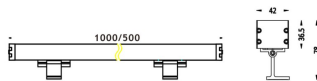

WALLLIGHT (OW02)

Wall Washer fixture from the family WALLLIGHT (OW02) with a power of 18W and a lighting distribution of 15°X40° with a real lumen output of 1400lm and an efficiency of 77,78lm/W with a CCT of 3000K, made in Extruded Aluminium, Die Cast End Caps, Tempered Glass Cover and finished in Grey color. ON-OFF driver.

Item code	86.OW02.1351.03
Product type	Outdoor
Category	Wall Washer
Family	WALLLIGHT
Subfamily	WALLLIGHT (OW02)
Pictograms	

Scheme

Product	
Real power (W)	18
Real luminous flux (Lm)	1400
Luminous efficiency (Lm/W)	77.78
Beam angle (°)	15°X40°
Life time (h)	50000h L70B10
IP	65
Electrical class insulation	Class I
Colour	Grey
Chip Brand	OSRAM
Control gear included	Yes
Control gear	ON-OFF
Light source	OSRAM single color
Colour temperature (K)	3000
Colour consistency (SDCM)	SDCM<3
CRI	>80
IK	IK08