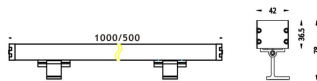

WALLLIGHT (OW02)

Wall Washer fixture from the family WALLLIGHT (OW02) with a power of 18W and a lighting distribution of 15°X40° with a real lumen output of 1400lm and an efficiency of 77,78lm/W with a CCT of 3000K, made in Extruded Aluminium, Die Cast End Caps, Tempered Glass Cover and finished in Grey color. ON-OFF driver.

Item code	86.OW02.1351.03
Product type	Outdoor
Category	Wall Washer
Family	WALLLIGHT
Subfamily	WALLLIGHT (OW02)

Pictograms

Scheme

Product	
Real power (W)	18
Real luminous flux (Lm)	1400
Luminous efficiency (Lm/W)	77.78
Beam angle (°)	15°X40°
Life time (h)	50000h L70B10
IP	65
Electrical class insulation	Class I
Colour	Grey
Chip Brand	OSRAM
Control gear included	Yes
Control gear	ON-OFF
Light source	OSRAM single color
Colour temperature (K)	3000
Colour consistency (SDCM)	SDCM<3
CRI	>80
IK	IK08