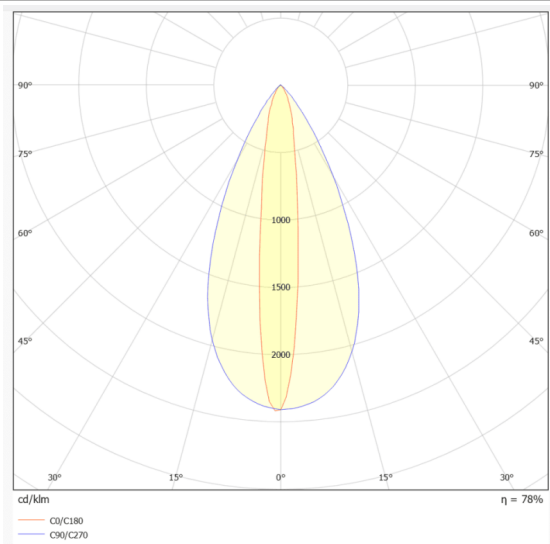

Photometry

Item code	86.OW02.1351.03
Product type	Outdoor
Category	Wall Washer
Family	WALLLIGHT
Subfamily	WALLLIGHT (OW02)
Pictograms	
Product	
Real power (W)	18
Real luminous flux (Lm)	1400
Luminous efficiency (Lm/W)	77.78
Beam angle (°)	15°X40°
Life time (h)	50000h L70B10
IP	65
Electrical class insulation	Class I
Colour	Grey
Chip Brand	OSRAM
Control gear included	Yes
Control gear	ON-OFF
Light source	LED
Type of LED	OSRAM single color
Colour temperature (K)	3000
Colour consistency (SDCM)	SDCM3
CRI	>80
IK	IK08