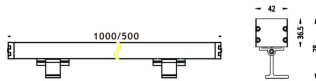

### WALLLIGHT (OW02)

Wall Washer fixture from the family WALLLIGHT (OW02) with a power of 18W and a lighting distribution of 15°X40° with a real lumen output of 1400lm and an efficiency of 77,78lm/W with a CCT of 3000K, made in Extruded Aluminium, Die Cast End Caps, Tempered Glass Cover and finished in Grey color. ON-OFF driver.

#### Product

Real power (W)	18
Real luminous flux (Lm)	1400
Luminous efficiency (Lm/W)	77.78
Beam angle (°)	15°X40°
Life time (h)	50000h L70B10
IP	65
Electrical class insulation	Class I
Colour	Grey
Chip Brand	OSRAM
Control gear included	Yes
Control gear	ON-OFF
Light source	OSRAM single color
Colour temperature (K)	3000
Colour consistency (SDCM)	SDCM<3
CRI	>80
IK	IK08