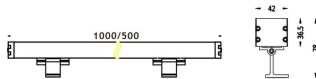

### WALLLIGHT (OW02)

Wall Washer fixture from the family WALLLIGHT (OW02) with a power of 18W and a lighting distribution of 15°X40° with a real lumen output of 1400lm and an efficiency of 77,78lm/W with a CCT of 3000K, made in Extruded Aluminium, Die Cast End Caps, Tempered Glass Cover and finished in Grey color. ON-OFF driver.

### Scheme

Product	
Real power (W)	18
Real luminous flux (Lm)	1400
Luminous efficiency (Lm/W)	77.78
Beam angle (°)	15°X40°
Life time (h)	50000h L70B10
IP	65
Electrical class insulation	Class I
Colour	Grey
Chip Brand	OSRAM
Control gear included	Yes
Control gear	ON-OFF
Light source	OSRAM single color
Colour temperature (K)	3000
Colour consistency (SDCM)	SDCM<3
CRI	>80
IK	IK08