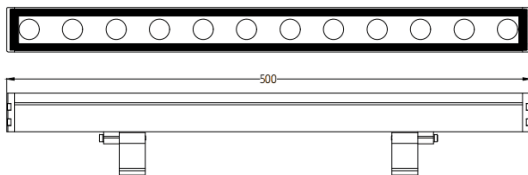

WALLLIGHT (OW02)

Lavov Wall washer from the family WALLLIGHT (OW02), with a power of 18W and a 15°X40° beam angle. Finished in Black colour. Dimensions 42x78x500mm. With a total lumen output of 1400lm and a luminous efficiency of 77.78lm/W. CCT 3000K. Driver NOT INCLUDED. Made in Extruded Aluminium body, Die Cast End Caps, Tempered Glass Cover. IP66. IK05

Dimensions

Product dimensions (mm) 42x78x500mm

Scheme

Photometry

Item code	86.OW02.1353.02
Product type	Outdoor
Category	Wall Washer
Family	WALLLIGHT
Subfamily	WALLLIGHT (OW02)
Pictograms	

Product	
Real power (W)	18
Real luminous flux (Lm)	1400
Luminous efficiency (Lm/W)	77.78
Beam angle (°)	15°X40°
Life time (h)	50000h L70B10
IP	66
Electrical class insulation	Class I
Colour	Black
Control gear included	Yes
Control gear	NOT INCLUDED
Light source	LED
Type of LED	OSRAM single color
Colour temperature (K)	3000K
Colour consistency (SDCM)	SDCM3
CRI	>80
IK	IK05