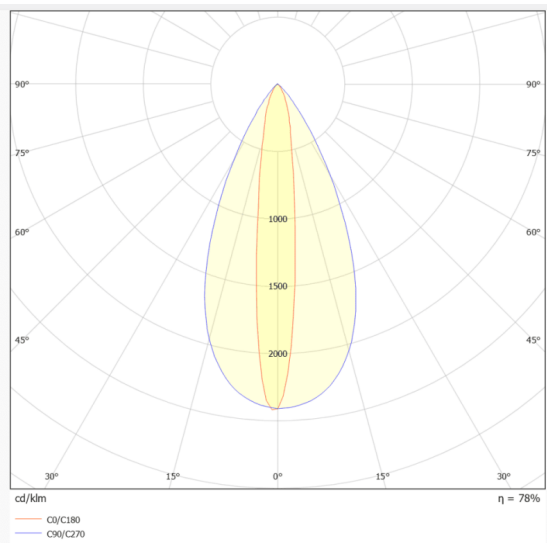

WALLLIGHT (OW02)

Lavov Wall washer from the family WALLLIGHT (OW02), with a power of 18W and a 15°X40° beam angle. Finished in Black colour. Dimensions 42x78x500mm. With a total lumen output of 1400lm and a luminous efficiency of 77.78lm/W. CCT 3000K. Driver NOT INCLUDED. Made in Extruded Aluminium body, Die Cast End Caps, Tempered Glass Cover. IP66. IK05

Dimensions

Product dimensions (mm) 42x78x500mm

Scheme

Photometry

Item code	86.OW02.1353.02
Product type	Outdoor
Category	Wall Washer
Family	WALLLIGHT
Subfamily	WALLLIGHT (OW02)
Pictograms	

Product	
Real power (W)	18
Real luminous flux (Lm)	1400
Luminous efficiency (Lm/W)	77.78
Beam angle (°)	15°X40°
Life time (h)	50000h L70B10
IP	66
Electrical class insulation	Class I
Colour	Black
Control gear included	Yes
Control gear	NOT INCLUDED
Light source	LED
Type of LED	OSRAM single color
Colour temperature (K)	3000K
Colour consistency (SDCM)	SDCM3
CRI	>80
IK	IK05