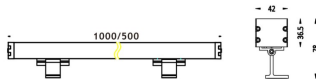

WALLLIGHT (OW02)

Wall Washer fixture from the family WALLLIGHT (OW02) with a power of 18W and a lighting distribution of 15°X40° with a real lumen output of 1400lm and an efficiency of 77,78lm/W with a CCT of 3000K, made in Extruded Aluminium, Die Cast End Caps, Tempered Glass Cover and finished in Grey color. DALI driver.

Item code	86.OW02.1353.03
Product type	Outdoor
Category	Wall Washer
Family	WALLLIGHT
Subfamily	WALLLIGHT (OW02)

Pictograms

Scheme

Product	
Real power (W)	18
Real luminous flux (Lm)	1400
Luminous efficiency (Lm/W)	77.78
Beam angle (°)	15°X40°
Life time (h)	50000h L70B10
IP	65
Electrical class insulation	Class I
Colour	Grey
Chip Brand	OSRAM
Control gear included	Yes
Control gear	NOT INCLUDED
Light source	OSRAM single color
Colour temperature (K)	3000
Colour consistency (SDCM)	SDCM<3
CRI	>80
IK	IK08