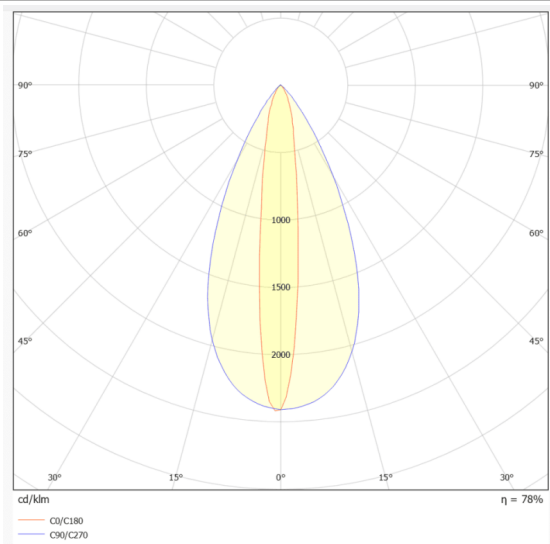

WALLLIGHT (OW02)

Wall Washer fixture from the family WALLLIGHT (OW02) with a power of 18W and a lighting distribution of 15°X40° with a real lumen output of 1400lm and an efficiency of 77,78lm/W with a CCT of 3000K, made in Extruded Aluminium, Die Cast End Caps, Tempered Glass Cover and finished in Grey color. DALI driver.

Scheme

Photometry

Item code	86.OW02.1353.03
Product type	Outdoor
Category	Wall Washer
Family	WALLLIGHT
Subfamily	WALLLIGHT (OW02)
Pictograms	

Product	
Real power (W)	18
Real luminous flux (Lm)	1400
Luminous efficiency (Lm/W)	77.78
Beam angle (°)	15°X40°
Life time (h)	50000h L70B10
IP	65
Electrical class insulation	Class I
Colour	Grey
Chip Brand	OSRAM
Control gear included	Yes
Control gear	NOT INCLUDED
Light source	LED
Type of LED	OSRAM single color
Colour temperature (K)	3000
Colour consistency (SDCM)	SDCM3
CRI	>80
IK	IK08