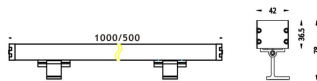

WALLLIGHT (OW02)

Wall Washer fixture from the family WALLLIGHT (OW02) with a power of 18W and a lighting distribution of 15°X40° with a real lumen output of 1400lm and an efficiency of 77,78lm/W with a CCT of 3000K, made in Extruded Aluminium, Die Cast End Caps, Tempered Glass Cover and finished in Grey color. DALI driver.

Item code	86.OW02.1353.03
Product type	Outdoor
Category	Wall Washer
Family	WALLLIGHT
Subfamily	WALLLIGHT (OW02)

Pictograms

Scheme

Product	
Real power (W)	18
Real luminous flux (Lm)	1400
Luminous efficiency (Lm/W)	77.78
Beam angle (°)	15°X40°
Life time (h)	50000h L70B10
IP	65
Electrical class insulation	Class I
Colour	Grey
Chip Brand	OSRAM
Control gear included	Yes
Control gear	NOT INCLUDED
Light source	OSRAM single color
Colour temperature (K)	3000
Colour consistency (SDCM)	SDCM<3
CRI	>80
IK	IK08