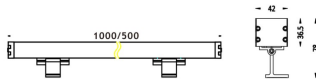

WALLLIGHT (OW02)

Wall Washer fixture from the family WALLLIGHT (OW02) with a power of 18W and a lighting distribution of 15°X40° with a real lumen output of 1400lm and an efficiency of 77,78lm/W with a CCT of 3000K, made in Extruded Aluminium, Die Cast End Caps, Tempered Glass Cover and finished in Grey color. DALI driver.

Item code	86.OW02.1353.03
Product type	Outdoor
Category	Wall Washer
Family	WALLLIGHT
Subfamily	WALLLIGHT (OW02)

Pictograms

Scheme

Product	
Real power (W)	18
Real luminous flux (Lm)	1400
Luminous efficiency (Lm/W)	77.78
Beam angle (°)	15°X40°
Life time (h)	50000h L70B10
IP	65
Electrical class insulation	Class I
Colour	Grey
Chip Brand	OSRAM
Control gear included	Yes
Control gear	NOT INCLUDED
Light source	OSRAM single color
Colour temperature (K)	3000
Colour consistency (SDCM)	SDCM<3
CRI	>80
IK	IK08