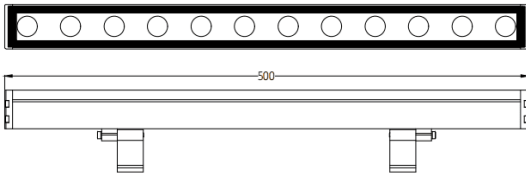

WALLLIGHT (OW02)

Lavov Wall washer from the family WALLLIGHT (OW02), with a power of 18W and a 10°X60° beam angle. Finished in Black colour. Dimensions 42x78x500mm. With a total lumen output of 1400lm and a luminous efficiency of 77.78lm/W. CCT 3000K. Driver ON-OFF. Made in Extruded Aluminium body, Die Cast End Caps, Tempered Glass Cover. IP66. IK05

Dimensions

Product dimensions (mm) 42x78x500mm

Scheme

Item code	86.OW02.1361.02
Product type	Outdoor
Category	Wall Washer
Family	WALLLIGHT
Subfamily	WALLLIGHT (OW02)
Pictograms	

Product	
Real power (W)	18
Real luminous flux (Lm)	1400
Luminous efficiency (Lm/W)	77.78
Beam angle (°)	10°X60°
Life time (h)	50000h L70B10
IP	66
Electrical class insulation	Class I
Colour	Black
Control gear included	Yes
Control gear	ON-OFF
Light source	LED
Type of LED	OSRAM single color
Colour temperature (K)	3000K
Colour consistency (SDCM)	SDCM3
CRI	>80
IK	IK05