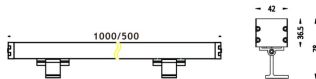

WALLLIGHT (OW02)

Wall Washer fixture from the family WALLLIGHT (OW02) with a power of 18W and a lighting distribution of 10°X60° with a real lumen output of 1400lm and an efficiency of 77,78lm/W with a CCT of 3000K, made in Extruded Aluminium, Die Cast End Caps, Tempered Glass Cover and finished in Grey color. ON-OFF driver.

Item code	86.OW02.1361.03
Product type	Outdoor
Category	Wall Washer
Family	WALLLIGHT
Subfamily	WALLLIGHT (OW02)
Pictograms	

Scheme

Product	
Real power (W)	18
Real luminous flux (Lm)	1400
Luminous efficiency (Lm/W)	77.78
Beam angle (°)	10°X60°
Life time (h)	50000h L70B10
IP	65
Electrical class insulation	Class I
Colour	Grey
Chip Brand	OSRAM
Control gear included	Yes
Control gear	ON-OFF
Light source	OSRAM single color
Colour temperature (K)	3000
Colour consistency (SDCM)	SDCM<3
CRI	>80
IK	IK08