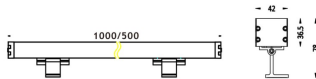

WALLLIGHT (OW02)

Wall Washer fixture from the family WALLLIGHT (OW02) with a power of 18W and a lighting distribution of 10°X60° with a real lumen output of 1400lm and an efficiency of 77,78lm/W with a CCT of 3000K, made in Extruded Aluminium, Die Cast End Caps, Tempered Glass Cover and finished in Grey color. ON-OFF driver.

Item code	86.OW02.1361.03
Product type	Outdoor
Category	Wall Washer
Family	WALLLIGHT
Subfamily	WALLLIGHT (OW02)
Pictograms	

Scheme

Product	
Real power (W)	18
Real luminous flux (Lm)	1400
Luminous efficiency (Lm/W)	77.78
Beam angle (°)	10°X60°
Life time (h)	50000h L70B10
IP	65
Electrical class insulation	Class I
Colour	Grey
Chip Brand	OSRAM
Control gear included	Yes
Control gear	ON-OFF
Light source	OSRAM single color
Colour temperature (K)	3000
Colour consistency (SDCM)	SDCM<3
CRI	>80
IK	IK08