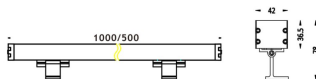

WALLLIGHT (OW02)

Wall Washer fixture from the family WALLLIGHT (OW02) with a power of 18W and a lighting distribution of 10°X60° with a real lumen output of 1400lm and an efficiency of 77,78lm/W with a CCT of 3000K, made in Extruded Aluminium, Die Cast End Caps, Tempered Glass Cover and finished in Grey color. ON-OFF driver.

Item code	86.OW02.1361.03
Product type	Outdoor
Category	Wall Washer
Family	WALLLIGHT
Subfamily	WALLLIGHT (OW02)

Pictograms

Scheme

Product	
Real power (W)	18
Real luminous flux (Lm)	1400
Luminous efficiency (Lm/W)	77.78
Beam angle (°)	10°X60°
Life time (h)	50000h L70B10
IP	65
Electrical class insulation	Class I
Colour	Grey
Chip Brand	OSRAM
Control gear included	Yes
Control gear	ON-OFF
Light source	OSRAM single color
Colour temperature (K)	3000
Colour consistency (SDCM)	SDCM<3
CRI	>80
IK	IK08