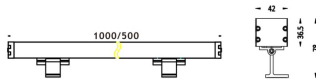

### WALLLIGHT (OW02)

Wall Washer fixture from the family WALLLIGHT (OW02) with a power of 18W and a lighting distribution of 10°X60° with a real lumen output of 1400lm and an efficiency of 77,78lm/W with a CCT of 3000K, made in Extruded Aluminium, Die Cast End Caps, Tempered Glass Cover and finished in Grey color. ON-OFF driver.

### Scheme

Product	
Real power (W)	18
Real luminous flux (Lm)	1400
Luminous efficiency (Lm/W)	77.78
Beam angle (°)	10°X60°
Life time (h)	50000h L70B10
IP	65
Electrical class insulation	Class I
Colour	Grey
Chip Brand	OSRAM
Control gear included	Yes
Control gear	ON-OFF
Light source	OSRAM single color
Colour temperature (K)	3000
Colour consistency (SDCM)	SDCM<3
CRI	>80
IK	IK08