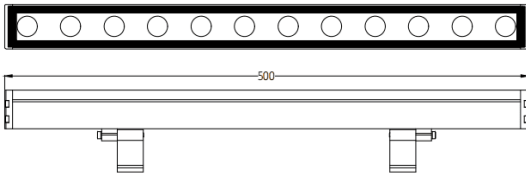

WALLLIGHT (OW02)

Lavov Wall washer from the family WALLLIGHT (OW02), with a power of 18W and a 10°X60° beam angle. Finished in Black colour. Dimensions 42x78x500mm. With a total lumen output of 1400lm and a luminous efficiency of 77.78lm/W. CCT 3000K. Driver NOT INCLUDED. Made in Extruded Aluminium body, Die Cast End Caps, Tempered Glass Cover. IP66. IK05

Dimensions

Product dimensions (mm) 42x78x500mm

Scheme

Item code	86.OW02.1363.02
Product type	Outdoor
Category	Wall Washer
Family	WALLLIGHT
Subfamily	WALLLIGHT (OW02)
Pictograms	

Product	
Real power (W)	18
Real luminous flux (Lm)	1400
Luminous efficiency (Lm/W)	77.78
Beam angle (°)	10°X60°
Life time (h)	50000h L70B10
IP	66
Electrical class insulation	Class I
Colour	Black
Control gear included	Yes
Control gear	NOT INCLUDED
Light source	LED
Type of LED	OSRAM single color
Colour temperature (K)	3000K
Colour consistency (SDCM)	SDCM3
CRI	>80
IK	IK05