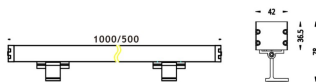

### WALLLIGHT (OW02)

Wall Washer fixture from the family WALLLIGHT (OW02) with a power of 18W and a lighting distribution of 10°X60° with a real lumen output of 1400lm and an efficiency of 77,78lm/W with a CCT of 3000K, made in Extruded Aluminium, Die Cast End Caps, Tempered Glass Cover and finished in Grey color. DALI driver.

#### Product

Real power (W)	18
Real luminous flux (Lm)	1400
Luminous efficiency (Lm/W)	77.78
Beam angle (°)	10°X60°
Life time (h)	50000h L70B10
IP	65
Electrical class insulation	Class I
Colour	Grey
Chip Brand	OSRAM
Control gear included	Yes
Control gear	NOT INCLUDED
Light source	OSRAM single color
Colour temperature (K)	3000
Colour consistency (SDCM)	SDCM<3
CRI	>80
IK	IK08