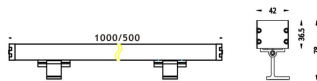

WALLLIGHT (OW02)

Wall Washer fixture from the family WALLLIGHT (OW02) with a power of 18W and a lighting distribution of 10°X60° with a real lumen output of 1400lm and an efficiency of 77,78lm/W with a CCT of 3000K, made in Extruded Aluminium, Die Cast End Caps, Tempered Glass Cover and finished in Grey color. DALI driver.

Item code	86.OW02.1363.03
Product type	Outdoor
Category	Wall Washer
Family	WALLLIGHT
Subfamily	WALLLIGHT (OW02)

Pictograms

Scheme

Product	
Real power (W)	18
Real luminous flux (Lm)	1400
Luminous efficiency (Lm/W)	77.78
Beam angle (°)	10°X60°
Life time (h)	50000h L70B10
IP	65
Electrical class insulation	Class I
Colour	Grey
Chip Brand	OSRAM
Control gear included	Yes
Control gear	NOT INCLUDED
Light source	OSRAM single color
Colour temperature (K)	3000
Colour consistency (SDCM)	SDCM<3
CRI	>80
IK	IK08