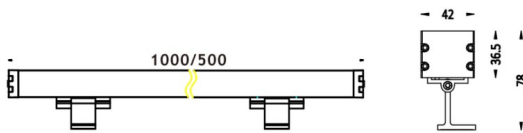

WALLLIGHT (OW02)

Wall Washer fixture from the family WALLLIGHT (OW02) with a power of 18W and a lighting distribution of 10°X60° with a real lumen output of 1400lm and an efficiency of 77,78lm/W with a CCT of 3000K, made in Extruded Aluminium, Die Cast End Caps, Tempered Glass Cover and finished in Grey color. DALI driver.

Scheme

Item code	86.OW02.1363.03
Product type	Outdoor
Category	Wall Washer
Family	WALLLIGHT
Subfamily	WALLLIGHT (OW02)
Pictograms	

Product	
Real power (W)	18
Real luminous flux (Lm)	1400
Luminous efficiency (Lm/W)	77.78
Beam angle (°)	10°X60°
Life time (h)	50000h L70B10
IP	65
Electrical class insulation	Class I
Colour	Grey
Chip Brand	OSRAM
Control gear included	Yes
Control gear	NOT INCLUDED
Light source	LED
Type of LED	OSRAM single color
Colour temperature (K)	3000
Colour consistency (SDCM)	SDCM3
CRI	>80
IK	IK08