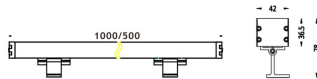

### WALLLIGHT (OW02)

Wall Washer fixture from the family WALLLIGHT (OW02) with a power of 48W and a lighting distribution of 10° with a real lumen output of 1700lm and an efficiency of 35,42lm/W with a CCT of RGB 3 in 1K, made in Extruded Aluminium, Die Cast End Caps, Tempered Glass Cover and finished in Grey color. Do not include driver.

### Scheme

|                             |                 |
|-----------------------------|-----------------|
| Product                     |                 |
| Real power (W)              | 48              |
| Real luminous flux (Lm)     | 1700            |
| Luminous efficiency (Lm/W)  | 35.42           |
| Beam angle (°)              | 10°             |
| Life time (h)               | 50000h L70B10   |
| IP                          | 65              |
| Electrical class insulation | Class I         |
| Colour                      | Grey            |
| Chip Brand                  | OSRAM           |
| Control gear included       | No              |
| Control gear                | NOT INCLUDED    |
| Light source                | OSRAM RGB 3in 1 |
| Colour temperature (K)      | RGB 3 in 1      |
| Colour consistency (SDCM)   | SDCM<3          |
| CRI                         | >80             |
| IK                          | IK08            |