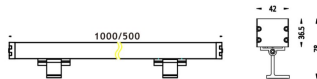

### WALLLIGHT (OW02)

Wall Washer fixture from the family WALLLIGHT (OW02) with a power of 48W and a lighting distribution of 10° with a real lumen output of 1700lm and an efficiency of 35,42lm/W with a CCT of RGB 3 in 1K, made in Extruded Aluminium, Die Cast End Caps, Tempered Glass Cover and finished in Grey color. Do not include driver.

### Scheme

Product	
Real power (W)	48
Real luminous flux (Lm)	1700
Luminous efficiency (Lm/W)	35.42
Beam angle (°)	10°
Life time (h)	50000h L70B10
IP	65
Electrical class insulation	Class I
Colour	Grey
Chip Brand	OSRAM
Control gear included	No
Control gear	NOT INCLUDED
Light source	OSRAM RGB 3in 1
Colour temperature (K)	RGB 3 in 1
Colour consistency (SDCM)	SDCM<3
CRI	>80
IK	IK08