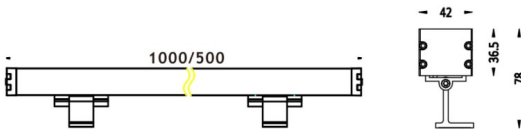

WALLLIGHT (OW02)

Wall Washer fixture from the family WALLLIGHT (OW02) with a power of 48W and a lighting distribution of 10° with a real lumen output of 1700lm and an efficiency of 35,42lm/W with a CCT of RGB 3 in 1K, made in Extruded Aluminium, Die Cast End Caps, Tempered Glass Cover and finished in Grey color. Do not include driver.

Scheme

Item code	86.OW02.2011.03
Product type	Outdoor
Category	Wall Washer
Family	WALLLIGHT
Subfamily	WALLLIGHT (OW02)
Pictograms	

Product	
Real power (W)	48
Real luminous flux (Lm)	1700
Luminous efficiency (Lm/W)	35.42
Beam angle (°)	10°
Life time (h)	50000h L70B10
IP	65
Electrical class insulation	Class I
Colour	Grey
Chip Brand	OSRAM
Control gear included	No
Control gear	NOT INCLUDED
Type of LED	OSRAM RGB 3in 1
Colour temperature (K)	RGB 3 in 1
Colour consistency (SDCM)	SDCM3
CRI	>80
IK	IK08