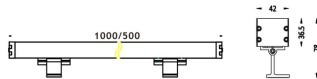

Scheme

Product	
Real power (W)	48
Real luminous flux (Lm)	1700
Luminous efficiency (Lm/W)	35.42
Beam angle (°)	10°
Life time (h)	50000h L70B10
IP	65
Electrical class insulation	Class I
Colour	Grey
Chip Brand	OSRAM
Control gear included	No
Control gear	NOT INCLUDED
Light source	OSRAM RGB 3in 1
Colour temperature (K)	RGB 3 in 1
Colour consistency (SDCM)	SDCM<3
CRI	>80
IK	IK08