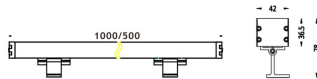

### WALLLIGHT (OW02)

Wall Washer fixture from the family WALLLIGHT (OW02) with a power of 48W and a lighting distribution of 10° with a real lumen output of 1700lm and an efficiency of 35,42lm/W with a CCT of RGB 3 in 1K, made in Extruded Aluminium, Die Cast End Caps, Tempered Glass Cover and finished in Grey color. Do not include driver.

### Scheme

Product	
Real power (W)	48
Real luminous flux (Lm)	1700
Luminous efficiency (Lm/W)	35.42
Beam angle (°)	10°
Life time (h)	50000h L70B10
IP	65
Electrical class insulation	Class I
Colour	Grey
Chip Brand	OSRAM
Control gear included	No
Control gear	NOT INCLUDED
Light source	OSRAM RGB 3in 1
Colour temperature (K)	RGB 3 in 1
Colour consistency (SDCM)	SDCM<3
CRI	>80
IK	IK08