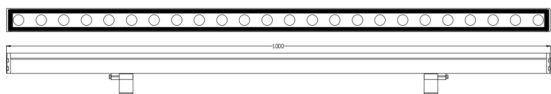

### WALLLIGHT (OW02)

Lavov Wall washer from the family WALLLIGHT (OW02), with a power of 48W and a 24° beam angle. Finished in Black colour. Dimensions 42x78x1000mm. With a total lumen output of 1700lm and a luminous efficiency of 35.42lm/W. CCT RGB 3 in 1. Driver NOT INCLUDED. Made in Extruded Aluminium body, Die Cast End Caps, Tempered Glass Cover. IP66. IK05

#### Dimensions

Product dimensions (mm) 42x78x1000mm

#### Scheme

Item code	86.OW02.2021.02
Product type	Outdoor
Category	Wall Washer
Family	WALLLIGHT
Subfamily	WALLLIGHT (OW02)
Pictograms	

Product	
Real power (W)	48
Real luminous flux (Lm)	1700
Luminous efficiency (Lm/W)	35.42
Beam angle (°)	24°
Life time (h)	50000h L70B10
IP	66
Electrical class insulation	Class I
Colour	Black
Control gear included	No
Control gear	NOT INCLUDED
Type of LED	OSRAM RGB 3in 1
Colour temperature (K)	RGB 3 in 1
Colour consistency (SDCM)	SDCM3
CRI	>80
IK	IK05