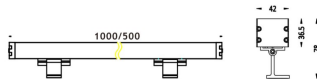

WALLLIGHT (OW02)

Wall Washer fixture from the family WALLLIGHT (OW02) with a power of 48W and a lighting distribution of 24° with a real lumen output of 1700lm and an efficiency of 35,42lm/W with a CCT of RGB 3 in 1K, made in Extruded Aluminium, Die Cast End Caps, Tempered Glass Cover and finished in Grey color. Do not include driver.

Item code	86.OW02.2021.03
Product type	Outdoor
Category	Wall Washer
Family	WALLLIGHT
Subfamily	WALLLIGHT (OW02)
Pictograms	

Scheme

Product	
Real power (W)	48
Real luminous flux (Lm)	1700
Luminous efficiency (Lm/W)	35.42
Beam angle (°)	24°
Life time (h)	50000h L70B10
IP	65
Electrical class insulation	Class I
Colour	Grey
Chip Brand	OSRAM
Control gear included	No
Control gear	NOT INCLUDED
Light source	OSRAM RGB 3in 1
Colour temperature (K)	RGB 3 in 1
Colour consistency (SDCM)	SDCM<3
CRI	>80
IK	IK08