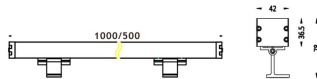

### WALLLIGHT (OW02)

Wall Washer fixture from the family WALLLIGHT (OW02) with a power of 48W and a lighting distribution of 24° with a real lumen output of 1700lm and an efficiency of 35,42lm/W with a CCT of RGB 3 in 1K, made in Extruded Aluminium, Die Cast End Caps, Tempered Glass Cover and finished in Grey color. Do not include driver.

### Scheme

Product	
Real power (W)	48
Real luminous flux (Lm)	1700
Luminous efficiency (Lm/W)	35.42
Beam angle (°)	24°
Life time (h)	50000h L70B10
IP	65
Electrical class insulation	Class I
Colour	Grey
Chip Brand	OSRAM
Control gear included	No
Control gear	NOT INCLUDED
Light source	OSRAM RGB 3in 1
Colour temperature (K)	RGB 3 in 1
Colour consistency (SDCM)	SDCM<3
CRI	>80
IK	IK08