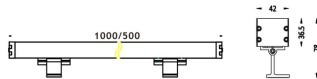

WALLLIGHT (OW02)

Wall Washer fixture from the family WALLLIGHT (OW02) with a power of 48W and a lighting distribution of 24° with a real lumen output of 1700lm and an efficiency of 35,42lm/W with a CCT of RGB 3 in 1K, made in Extruded Aluminium, Die Cast End Caps, Tempered Glass Cover and finished in Grey color. Do not include driver.

Item code	86.OW02.2021.03
Product type	Outdoor
Category	Wall Washer
Family	WALLLIGHT
Subfamily	WALLLIGHT (OW02)
Pictograms	

Scheme

Product	
Real power (W)	48
Real luminous flux (Lm)	1700
Luminous efficiency (Lm/W)	35.42
Beam angle (°)	24°
Life time (h)	50000h L70B10
IP	65
Electrical class insulation	Class I
Colour	Grey
Chip Brand	OSRAM
Control gear included	No
Control gear	NOT INCLUDED
Light source	OSRAM RGB 3in 1
Colour temperature (K)	RGB 3 in 1
Colour consistency (SDCM)	SDCM<3
CRI	>80
IK	IK08