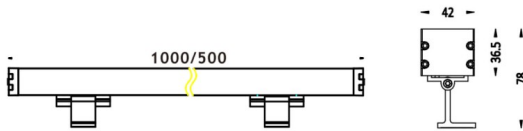

### WALLLIGHT (OW02)

Wall Washer fixture from the family WALLLIGHT (OW02) with a power of 48W and a lighting distribution of 24° with a real lumen output of 1700lm and an efficiency of 35,42lm/W with a CCT of RGB 3 in 1K, made in Extruded Aluminium, Die Cast End Caps, Tempered Glass Cover and finished in Grey color. Do not include driver.

#### Scheme

Item code	86.OW02.2021.03
Product type	Outdoor
Category	Wall Washer
Family	WALLLIGHT
Subfamily	WALLLIGHT (OW02)
Pictograms	

<b>Product</b>	
Real power (W)	48
Real luminous flux (Lm)	1700
Luminous efficiency (Lm/W)	35.42
Beam angle (°)	24°
Life time (h)	50000h L70B10
IP	65
Electrical class insulation	Class I
Colour	Grey
Chip Brand	OSRAM
Control gear included	No
Control gear	NOT INCLUDED
Type of LED	OSRAM RGB 3in 1
Colour temperature (K)	RGB 3 in 1
Colour consistency (SDCM)	SDCM3
CRI	>80
IK	IK08