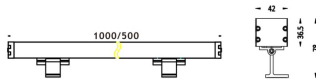

WALLLIGHT (OW02)

Wall Washer fixture from the family WALLLIGHT (OW02) with a power of 48W and a lighting distribution of 24° with a real lumen output of 1700lm and an efficiency of 35,42lm/W with a CCT of RGB 3 in 1K, made in Extruded Aluminium, Die Cast End Caps, Tempered Glass Cover and finished in Grey color. Do not include driver.

Item code	86.OW02.2021.03
Product type	Outdoor
Category	Wall Washer
Family	WALLLIGHT
Subfamily	WALLLIGHT (OW02)
Pictograms	

Scheme

Product	
Real power (W)	48
Real luminous flux (Lm)	1700
Luminous efficiency (Lm/W)	35.42
Beam angle (°)	24°
Life time (h)	50000h L70B10
IP	65
Electrical class insulation	Class I
Colour	Grey
Chip Brand	OSRAM
Control gear included	No
Control gear	NOT INCLUDED
Light source	OSRAM RGB 3in 1
Colour temperature (K)	RGB 3 in 1
Colour consistency (SDCM)	SDCM<3
CRI	>80
IK	IK08