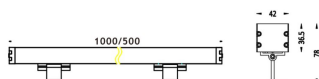

WALLLIGHT (OW02)

Wall Washer fixture from the family WALLLIGHT (OW02) with a power of 48W and a lighting distribution of 24° with a real lumen output of 1700lm and an efficiency of 35,42lm/W with a CCT of RGB 3 in 1K, made in Extruded Aluminium, Die Cast End Caps, Tempered Glass Cover and finished in Grey color. Do not include driver.

Item code	86.OW02.2023.03
Product type	Outdoor
Category	Wall Washer
Family	WALLLIGHT
Subfamily	WALLLIGHT (OW02)
Pictograms	

Scheme

Product	
Real power (W)	48
Real luminous flux (Lm)	1700
Luminous efficiency (Lm/W)	35.42
Beam angle (°)	24°
Life time (h)	50000h L70B10
IP	65
Electrical class insulation	Class I
Colour	Grey
Chip Brand	OSRAM
Control gear included	No
Control gear	NOT INCLUDED
Light source	OSRAM RGB 3in 1
Colour temperature (K)	RGB 3 in 1
Colour consistency (SDCM)	SDCM<3
CRI	>80
IK	IK08