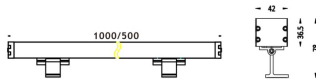

WALLLIGHT (OW02)

Wall Washer fixture from the family WALLLIGHT (OW02) with a power of 48W and a lighting distribution of 24° with a real lumen output of 1700lm and an efficiency of 35,42lm/W with a CCT of RGB 3 in 1K, made in Extruded Aluminium, Die Cast End Caps, Tempered Glass Cover and finished in Grey color. Do not include driver.

Item code	86.OW02.2023.03
Product type	Outdoor
Category	Wall Washer
Family	WALLLIGHT
Subfamily	WALLLIGHT (OW02)
Pictograms	

Scheme

Product	
Real power (W)	48
Real luminous flux (Lm)	1700
Luminous efficiency (Lm/W)	35.42
Beam angle (°)	24°
Life time (h)	50000h L70B10
IP	65
Electrical class insulation	Class I
Colour	Grey
Chip Brand	OSRAM
Control gear included	No
Control gear	NOT INCLUDED
Light source	OSRAM RGB 3in 1
Colour temperature (K)	RGB 3 in 1
Colour consistency (SDCM)	SDCM<3
CRI	>80
IK	IK08