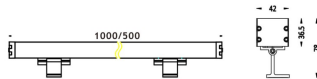

WALLLIGHT (OW02)

Wall Washer fixture from the family WALLLIGHT (OW02) with a power of 48W and a lighting distribution of 24° with a real lumen output of 1700lm and an efficiency of 35,42lm/W with a CCT of RGB 3 in 1K, made in Extruded Aluminium, Die Cast End Caps, Tempered Glass Cover and finished in Grey color. Do not include driver.

Item code	86.OW02.2023.03
Product type	Outdoor
Category	Wall Washer
Family	WALLLIGHT
Subfamily	WALLLIGHT (OW02)
Pictograms	

Scheme

Product	
Real power (W)	48
Real luminous flux (Lm)	1700
Luminous efficiency (Lm/W)	35.42
Beam angle (°)	24°
Life time (h)	50000h L70B10
IP	65
Electrical class insulation	Class I
Colour	Grey
Chip Brand	OSRAM
Control gear included	No
Control gear	NOT INCLUDED
Light source	OSRAM RGB 3in 1
Colour temperature (K)	RGB 3 in 1
Colour consistency (SDCM)	SDCM<3
CRI	>80
IK	IK08