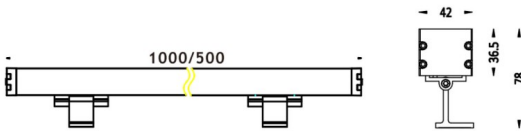

### WALLLIGHT (OW02)

Wall Washer fixture from the family WALLLIGHT (OW02) with a power of 48W and a lighting distribution of 24° with a real lumen output of 1700lm and an efficiency of 35,42lm/W with a CCT of RGB 3 in 1K, made in Extruded Aluminium, Die Cast End Caps, Tempered Glass Cover and finished in Grey color. Do not include driver.

### Scheme

Item code	86.OW02.2023.03
Product type	Outdoor
Category	Wall Washer
Family	WALLLIGHT
Subfamily	WALLLIGHT (OW02)
Pictograms	

Product	
Real power (W)	48
Real luminous flux (Lm)	1700
Luminous efficiency (Lm/W)	35.42
Beam angle (°)	24°
Life time (h)	50000h L70B10
IP	65
Electrical class insulation	Class I
Colour	Grey
Chip Brand	OSRAM
Control gear included	No
Control gear	NOT INCLUDED
Type of LED	OSRAM RGB 3in 1
Colour temperature (K)	RGB 3 in 1
Colour consistency (SDCM)	SDCM3
CRI	>80
IK	IK08